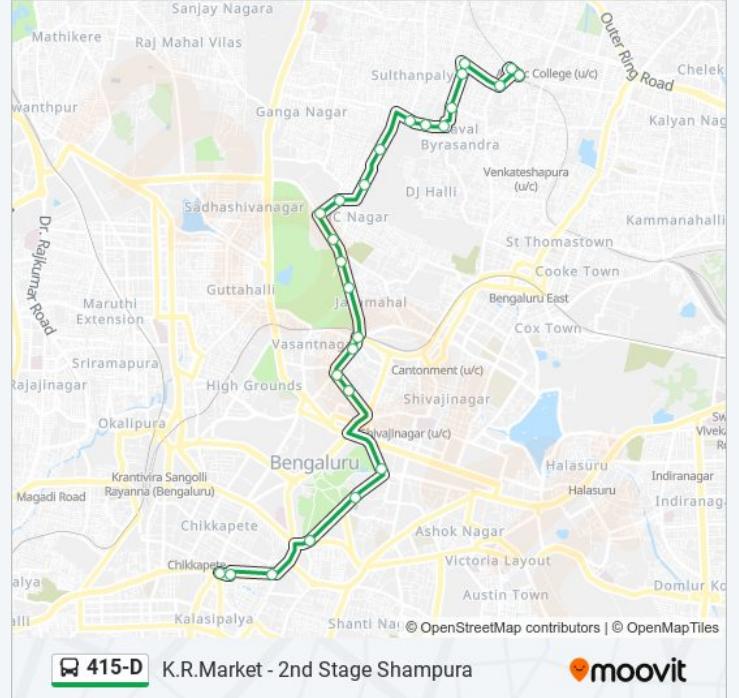

415-D

K.R.Market - 2nd Stage Shampura

Get The App

The 415-D bus line (K.R.Market - 2nd Stage Shampura) has 2 routes. For regular weekdays, their operation hours are:
(1) 2nd Stage Shampura: 06:05 - 19:10(2) K.R.Market: 06:55 - 20:05

Use the Moovit App to find the closest 415-D bus station near you and find out when is the next 415-D bus arriving.

Direction: 2nd Stage Shampura

26 stops

[VIEW LINE SCHEDULE](#)

K.R.Market
K.R.Market
Town Hall
Corporation
Museum
M.G Statue (Chinnaswamy Stadium)
Cunningham Road
The Embassy Cunningham Road
Vasanthnagara (Ambedkar Bhavana)
Cantonment Railway Station
Jayamahar
J.C.Nagara
Munireddy Palya
T.V Tower
C.Q.A.L.
Kabir Ashram
Thimmayya Garden
Sultanpalya Cross Pushpanjali Talkies
P&T Quarters
Manjushree Hospital
Muninagappa Complex R.T.Nagara
Chinnappa Layout

415-D bus Time Schedule

2nd Stage Shampura Route Timetable:

Sunday	06:05 - 19:10
Monday	06:05 - 19:10
Tuesday	06:05 - 19:10
Wednesday	06:05 - 19:10
Thursday	06:05 - 19:10
Friday	06:05 - 19:10
Saturday	06:05 - 19:10

415-D bus Info**Direction:** 2nd Stage Shampura**Stops:** 26**Trip Duration:** 32 min**Line Summary:**

L.R.Bande

Shampura

Railway Gate Shampura

2nd Stage Shampura

Direction: K.R.Market

28 stops

[VIEW LINE SCHEDULE](#)