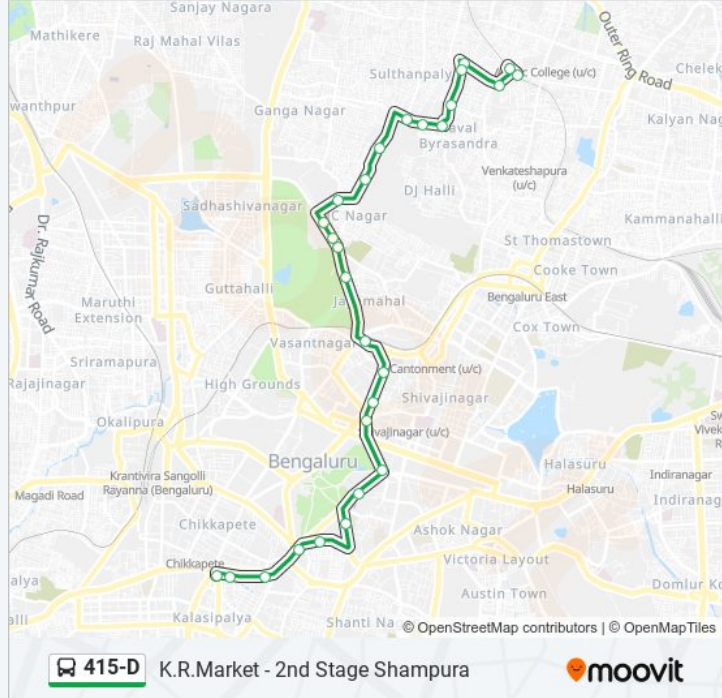

Gold Star Hotel

Indian Express

M.G Statue (Chinnaswamy Stadium)

Museum

St. Joseph Boys High School Malya Hospital

Pallavi Talkies

Corporation

Town Hall

Krishnarajendra Market

K.R. Market

415-D bus time schedules and route maps are available in an offline PDF at moovitapp.com. Use the Moovit App to see live bus times, train schedule or subway schedule, and step-by-step directions for all public transit in Bengaluru.

© 2024 Moovit - All Rights Reserved