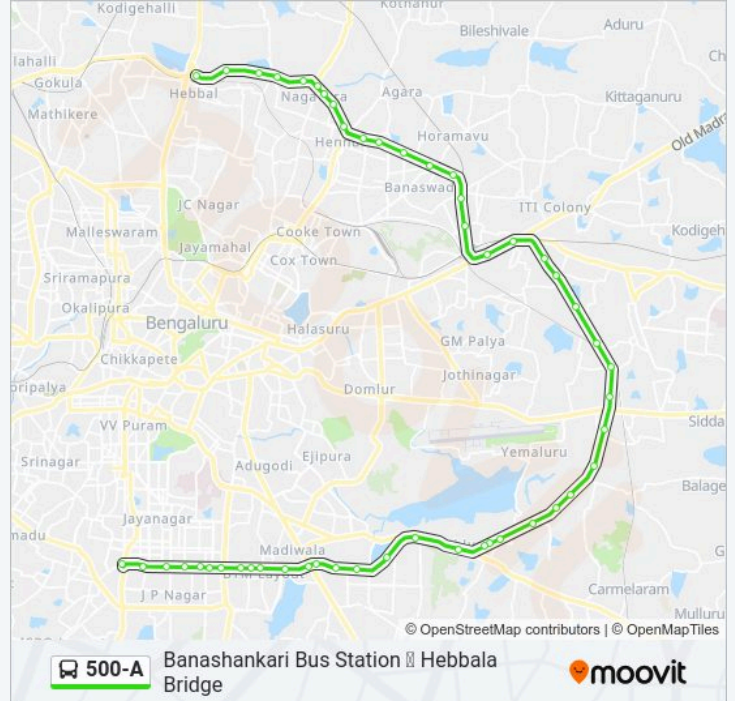

B.T.M.Layout Water Tank

M.I.C.O.Layout

Jayadeva Hospital

East End Jayanagara

Ragigudda Temple

Marenahalli

Sri Raghavendra Swamy Temple

Sangam Circle

Banashankari Bus Station

Direction: Hebbala Bridge

53 stops

[VIEW LINE SCHEDULE](#)

500-A bus Time Schedule

Hebbala Bridge Route Timetable:

Sunday

05:00 - 22:15