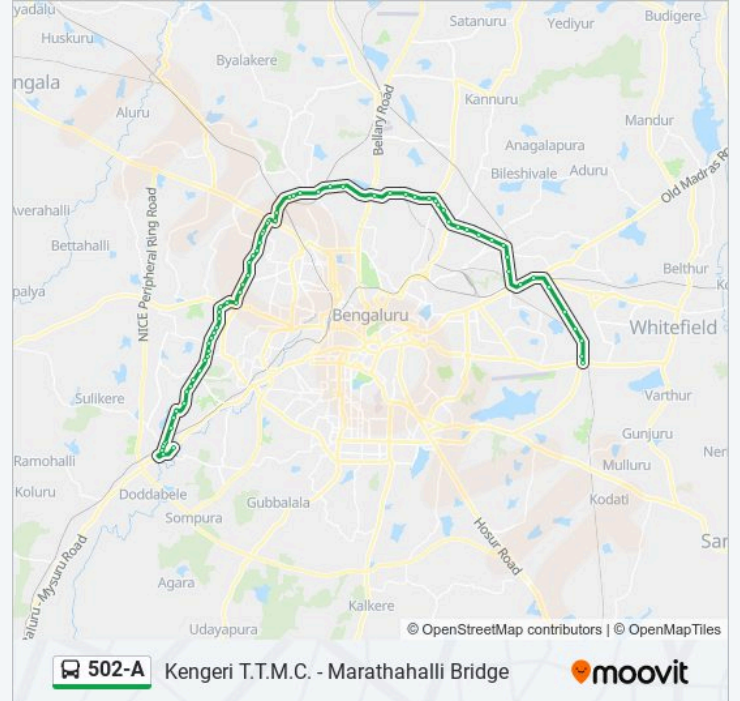

P.V.P.School

Bengaluru University Quarters

Mallathahalli Cross

Kengunte Circle

Dr.Ambedkar Institute Of Technology

Deepa Complex

Mallathahalli I.T.I. Layout

Papareddypalya

Aladamara Papareddypalya

B.D.A.Complex Nagarabhavi

B.D.A.2nd Block Nagarabhavi

Vokkaliga School Kottigepalya

Kottigepalya

Summanahalli

Depot-31 Gate Summanahalli

Lurdubayi Samudaya Bhavana

Kempegowda Arch

Laggere Bridge

Nandini Layout Ring Road

Nandhini Layout

Kanteerava Studio

Kanteerava Studio

Modern Food Goraguntepalya

Reliance Petrol Bunk Goraguntepalya

Jn Of Ring Road Goraguntepalya

Goraguntepalya

Alisda

Jalahalli Village

Jalahalli Bakery

Muthyalanagara

Kuvempu Circle

Devinagara Cross