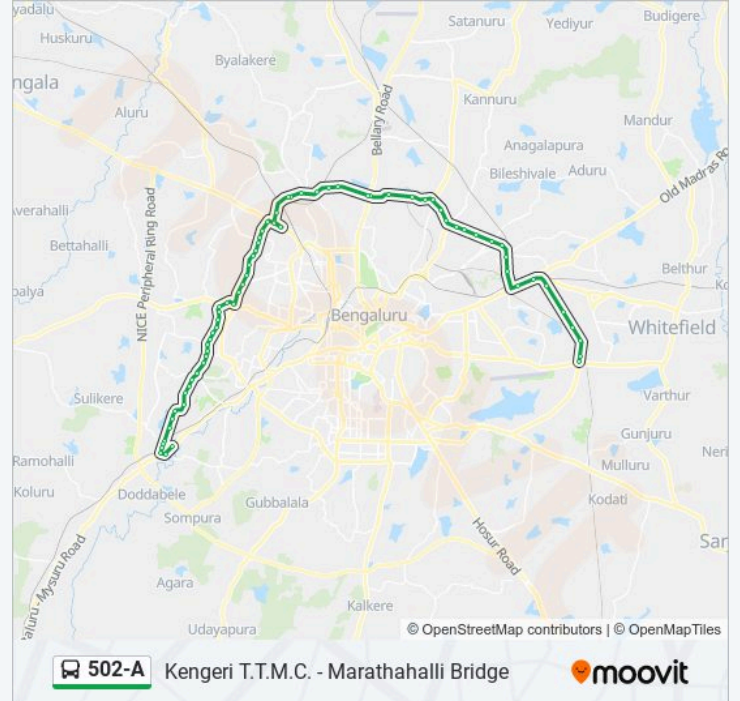

Hebbala Bridge

Hebbala Bridge

Bhadrappa Layout

Devinagara Cross

Kuvempu Circle

Muthyalanagara

Jalahalli Bakery

Jalahalli Village

Alisda

Goraguntepalya

M.E.I.Factory

Goraguntepalya

Reliance Petrol Bunk Goraguntepalya

Modern Food Goraguntepalya

Kanteerava Studio

Kanteerava Studio

Nandhini Layout

Nandini Layout Ring Road

Laggere Bridge

Kempegowda Arch

Lurdubayi Samudaya Bhavana

Depot-31 Gate Summanahalli

Sumanahalli

Kottigepalya

Vokkaliga School Kottigepalya

B.D.A.2nd Block Nagarabhavi

B.D.A.Complex Nagarabhavi

Aladamara Papareddypalya

Papareddypalya

Mallathahalli I.T.I. Layout

Deepa Complex

Dr.Ambedkar Institute Of Technology