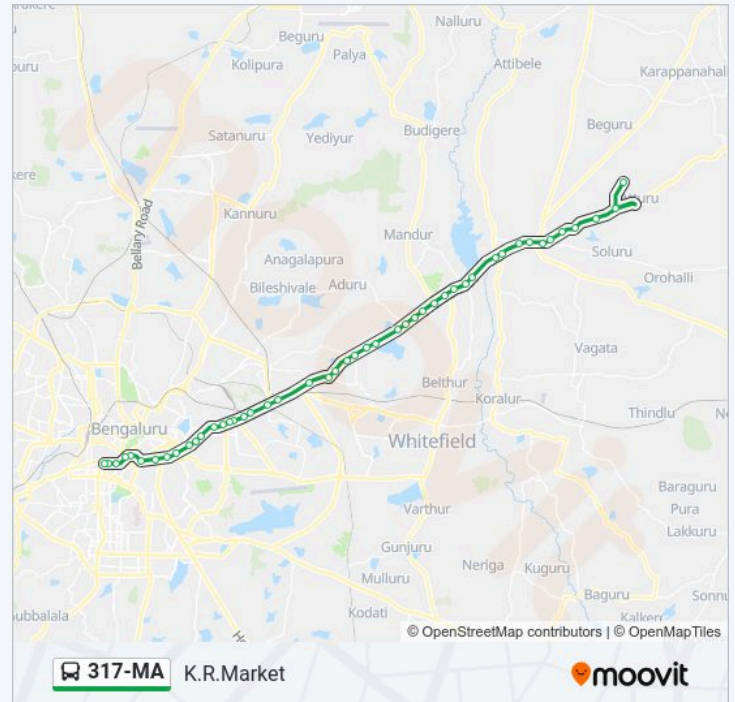

Gottipura
Gottipura Gate
Halasahalli Cross
Kolathuru Gate
Hotel Emerald
M.V.J.Hospital Dandupalya
Dandupalya Gate
Hoskote Government Hospital
Santhe Gate
Hoskote K.E.B.Circle
Hoskote High School
Hoskote Toll
Huskur Kodi
Katamnalluru Gate
Sapthagiri Convention Hall
Budigere Cross
Bandapura
Cheemasandra Gate
Avalahalli
Veeranahalli
Medahalli
S.J.E.S.College
Bhattarahalli
Subashanagara
Police Quarters K.R.Puram
K.R.Puram Market
I.T.I.Colony Gate
Tin Factory
Benniganahalli
Baiyappanahalli Metro Station
N.G.E.F.

Sunday	05:05 - 17:30
Monday	05:05 - 17:30
Tuesday	05:05 - 17:30
Wednesday	05:05 - 17:30
Thursday	05:05 - 17:30
Friday	05:05 - 17:30
Saturday	05:05 - 17:30

317-MA bus Info

Direction: K.R.Market

Stops: 47

Trip Duration: 80 min

Line Summary: