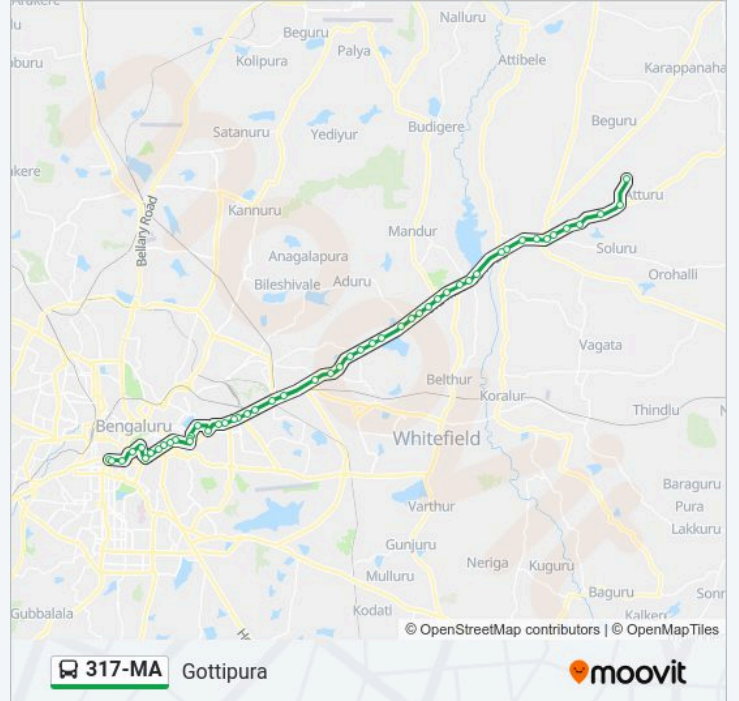

Hoskote Government Hospital

Dandupalya Gate

M.V.J.Hospital Dandupalya

Hotel Emerald

Kolathuru Gate

Halasahalli Cross

Gottipura Gate

Gottipura