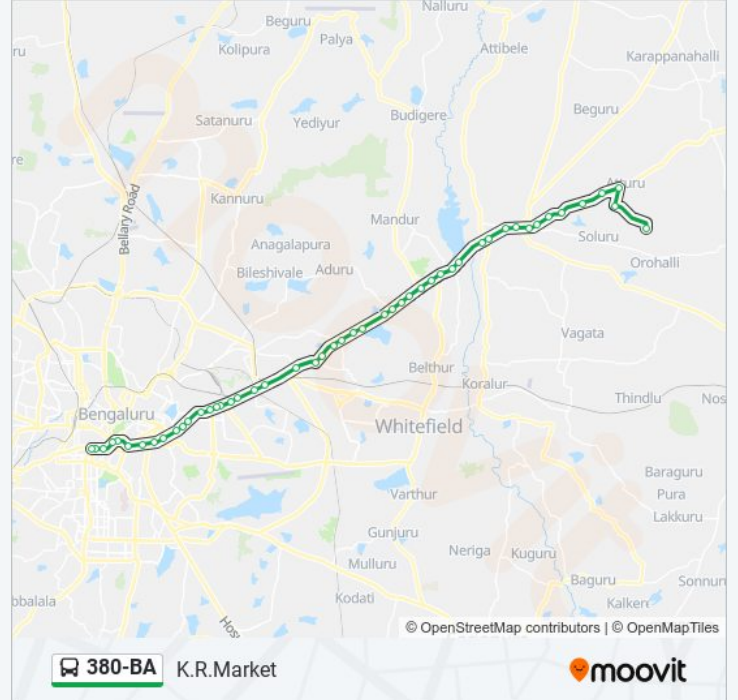

Medahalli

S.J.E.S.College

Bhattarahalli

Subashanagara

Police Quarters K.R.Puram

K.R.Puram Market

I.T.I.Colony Gate

Tin Factory

Benniganahalli

Baiyappanahalli Metro Station

N.G.E.F.

Swamy Vivekananda Metro Station

Swamy Vivekananda Metro Station / Isolation Hospital

Binnamangala (Indiranagara R.T.O.Office)

Depot 6 Indiranagara

Halasuru

Halasuru Police Station

Lido

D.I.G.Office

Life Style

Richmond Circle

Richmond Circle

Pallavi Talkies

Corporation

Town Hall

Krishnarajendra Market

K.R.Market

380-BA bus time schedules and route maps are available in an offline PDF at moovitapp.com. Use the Moovit App to see live bus times, train schedule or subway schedule, and step-by-step directions for all public transit in Bengaluru.

© 2024 Moovit - All Rights Reserved