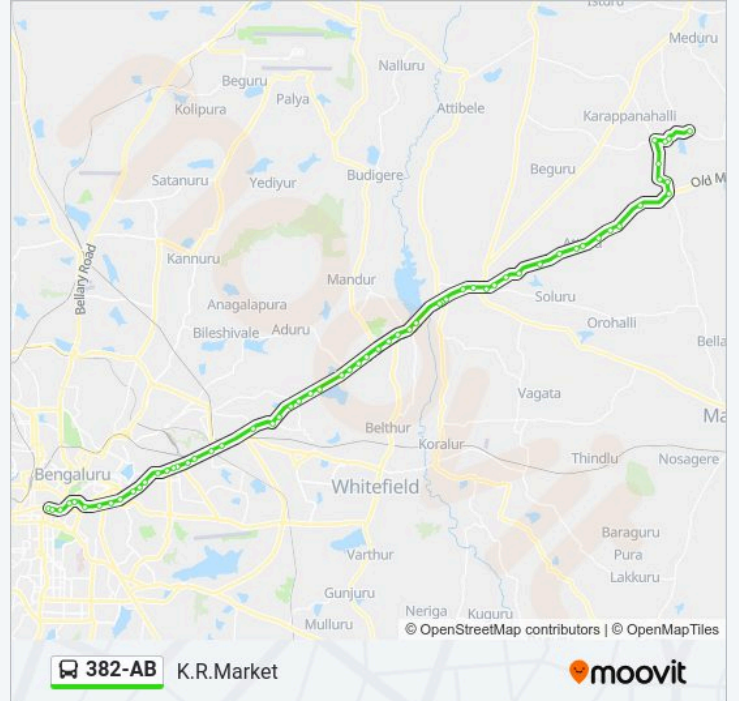

Depot 6 Indiranagara

Halasuru

Halasuru Police Station

Lido

D.I.G.Office

Life Style

Richmond Circle

Richmond Circle