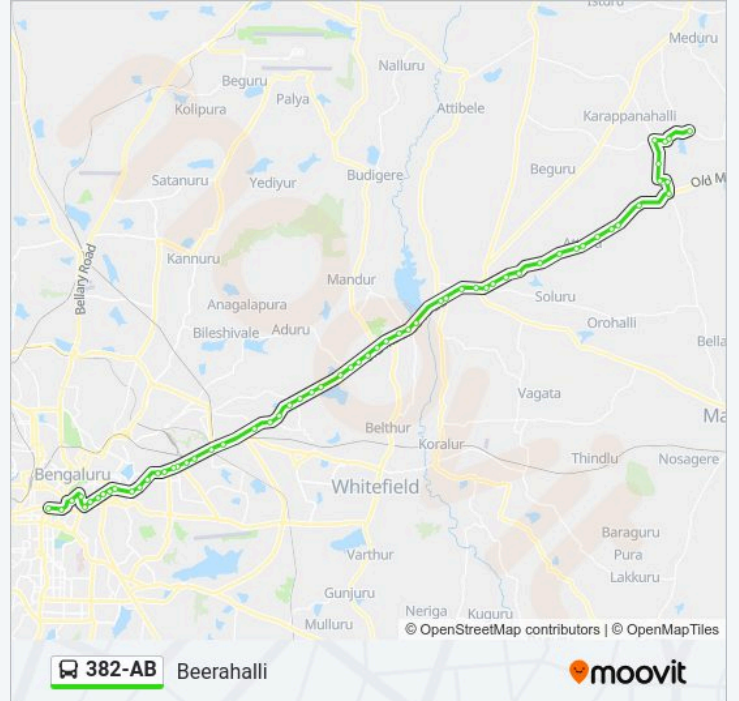

I.T.I.Colony Gate

K.R.Puram Market

Police Quarters K.R.Puram

Subashanagara

Bhattarahalli

S.J.E.S.College

Medahalli

Veeranahalli

Avalahalli

Cheemasandra Gate

Bandapura

Budigere Cross

Sapthagiri Convention Hall

Katamnalluru Gate

Huskur Kodi

Hoskote Toll

Hoskote High School

Hoskote K.E.B.Circle

Santhe Gate

Hoskote Government Hospital

Dandupalya Gate

M.V.J.Hospital Dandupalya

Hotel Emerald

Kolathuru Gate

Halasahalli Cross

Gottipura Gate

Atthivata

Atturu

Channapura Gate

Mylapura

M Hosahalli Gate

Mugabala