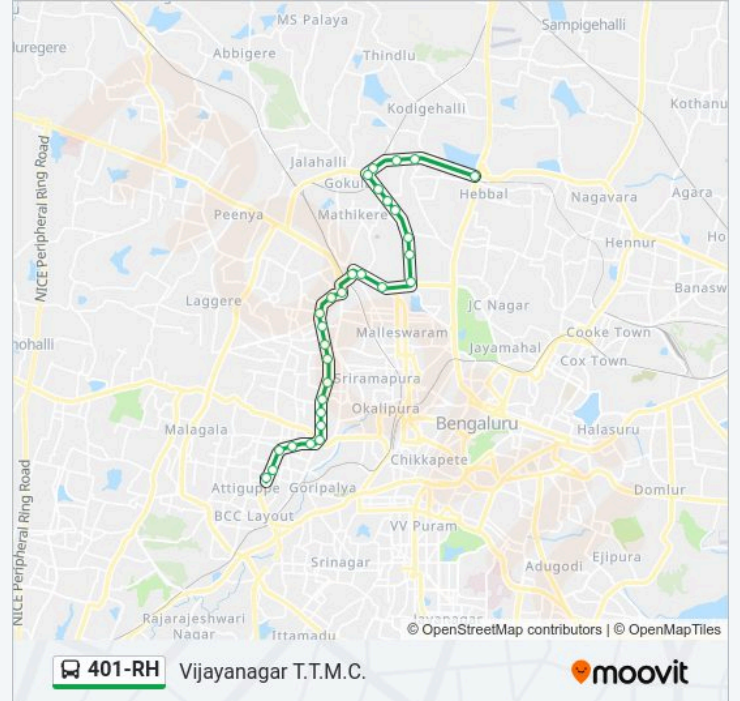

Stops: 30

Trip Duration: 47 min

Line Summary:

Rajajinagara Metro Station

Manjunatha Nagara

E.S.I.Hospital Rajajinagara

Dhobi Ghat Rajajinagara

Industrial Area Rajajinagara

Aralimara Industrial Area Rajajinagara

Magadi Road Toll Gate

Manuvana

Vijayanagara Vijaya Bank

Vijayanagara

Maruthi Mandira

Vijayanagara Bus Station

401-RH bus time schedules and route maps are available in an offline PDF at moovitapp.com. Use the Moovit App to see live bus times, train schedule or subway schedule, and step-by-step directions for all public transit in Bengaluru.