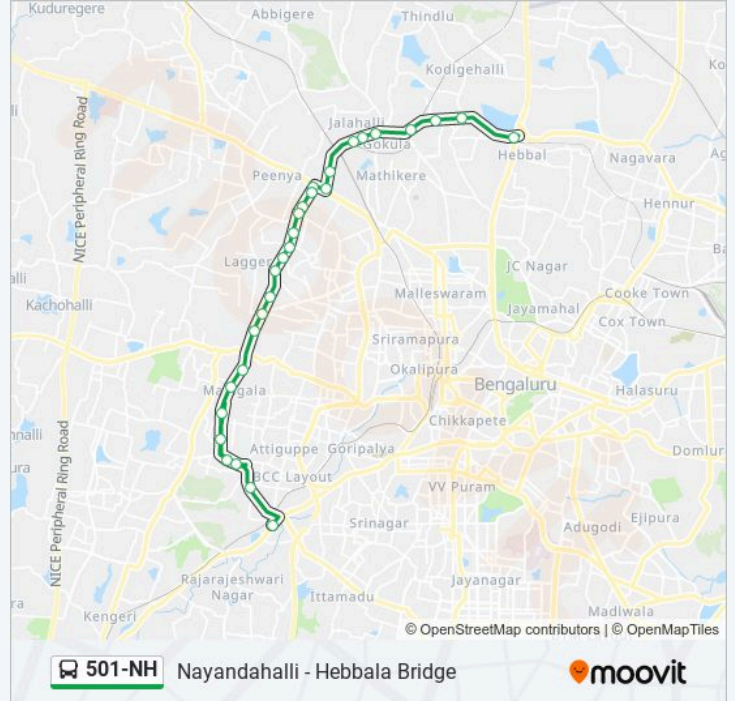

501-NH bus Time Schedule

Hebbala Bridge Route Timetable:

Sunday	05:35 - 21:15
Monday	05:35 - 21:15
Tuesday	05:35 - 21:15
Wednesday	05:35 - 21:15
Thursday	05:35 - 21:15
Friday	05:35 - 21:15
Saturday	05:35 - 21:15

501-NH bus Info**Direction:** Hebbala Bridge**Stops:** 28**Trip Duration:** 46 min**Line Summary:**

Jalahalli Village

Jalahalli Bakery

Muthyalanagara

Kuvempu Circle

Devinagara Cross

Bhadrappa Layout

Hebbala Bridge

Direction: Nayandahalli

28 stops

[VIEW LINE SCHEDULE](#)

Hebbala Bridge

Bhadrappa Layout

Devinagara Cross

Kuvempu Circle

Muthyalanagara