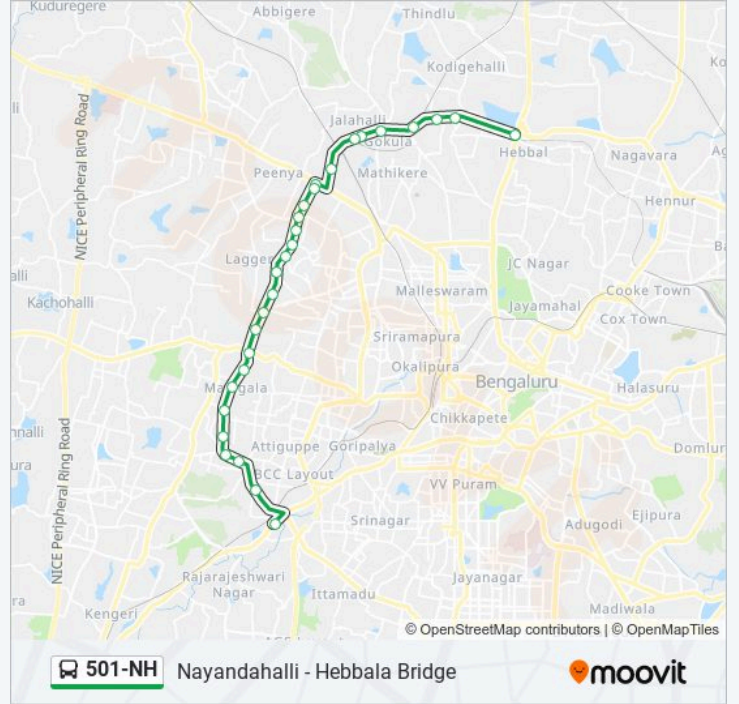

501-NH bus Time Schedule

Hebbala Bridge Route Timetable:

Sunday	05:35 - 21:15
Monday	05:35 - 21:15
Tuesday	05:35 - 21:15
Wednesday	05:35 - 21:15
Thursday	05:35 - 21:15
Friday	05:35 - 21:15
Saturday	05:35 - 21:15

501-NH bus Info**Direction:** Hebbala Bridge**Stops:** 28**Trip Duration:** 46 min**Line Summary:**

Jalahalli Village

Jalahalli Bakery

Muthyalanagara

Kuvempu Circle

Devinagara Cross

Bhadrappa Layout

Hebbala Bridge

501-NH bus Info

Direction: Nayandahalli

Stops: 28

Trip Duration: 49 min

Line Summary:

Depot-31 Gate Summanahalli

Summanahalli

Bda Complex Cross

Malagala

B.D.A.Complex Nagarabhavi

Vinayakanagar 12th Cross

12th Block Nagarabhavi

Manasanagara

Nagarabhavi 1st Stage 3rd Block

Nayandahalli

501-NH bus time schedules and route maps are available in an offline PDF at moovitapp.com. Use the Moovit App to see live bus times, train schedule or subway schedule, and step-by-step directions for all public transit in Bengaluru.