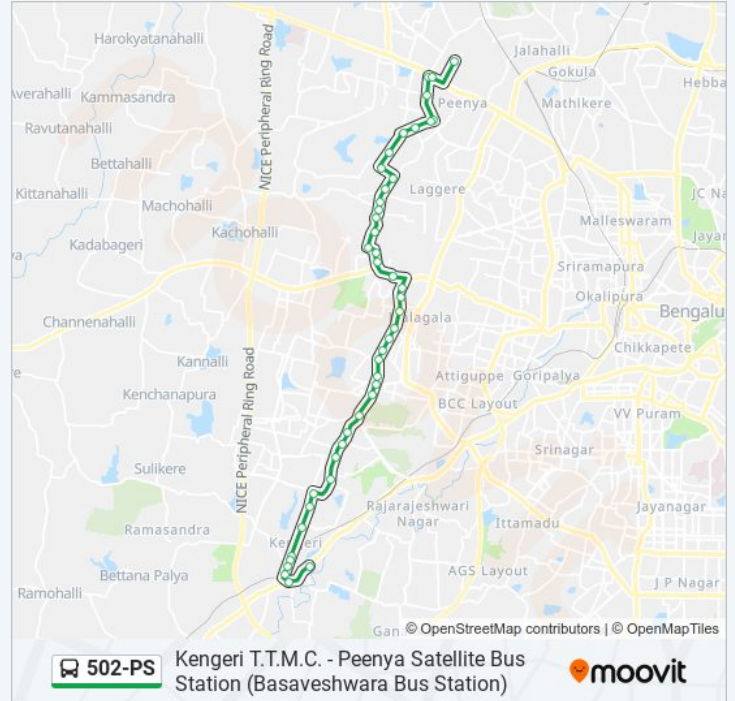

### 502-PS bus Info

**Direction:** Peenya Satellite Bus Station  
(Basaveshwara Bus Station)

**Stops:** 44

**Trip Duration:** 49 min

**Line Summary:**

Rolling Mill

Tvs Cross

T.V.S.Cross