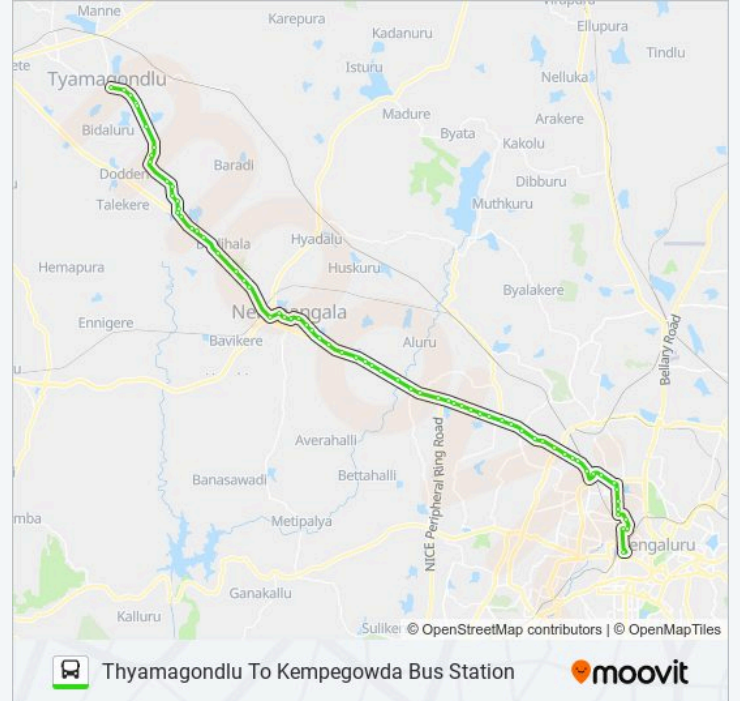

Bommanahalli

K.B.D.Factory

Nelamangala Jass Toll

Tumkur Road Junction

Nelamangala Hunasemara

Nelamangala Bus Stand

Anjaneya Temple Nelamangala

T.B Nelamangala

Weavers Colony Nelamangala

Nursery Nelamangala

Binnamangala

Vishwa Shanti Ashrama

Arishinakunte

Devannanapalya

Dasanapura

Ravuthanahalli Cross

Adakamaranahalli

Makali - Tumkur Road

Madanayakanahalli

T.C.I.

Madavara Nice Road Junction (B.I.E.C)

Anchepalya

Jindal

Chikkabidarakallu

Marison Factory

Widia Factory

Nagasandra Metro Station

8th Mile Dasarahalli

T Dasarahalli

Jalahalli Cross

Peenya

S.R.S.Peenya