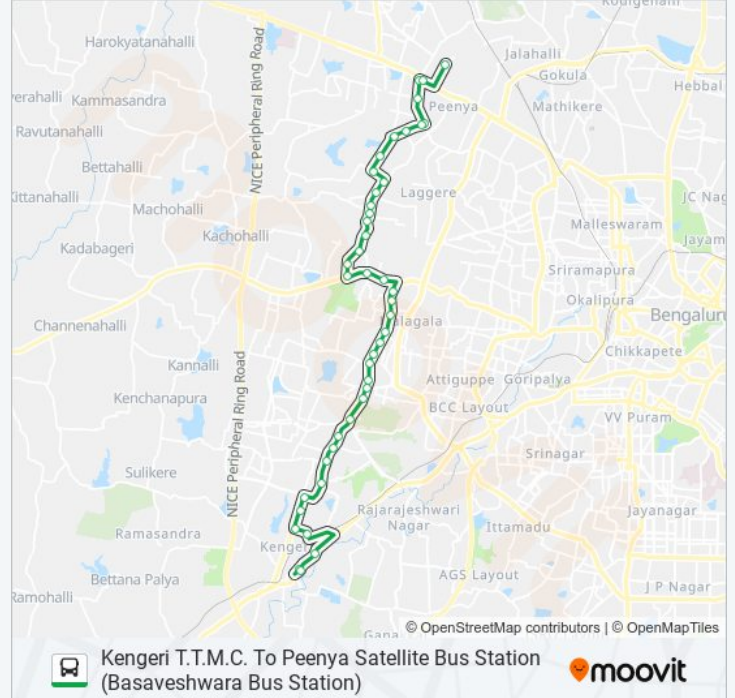

B.D.A.2nd Block Nagarabhavi

Vokkaliga School Kottigepalya

Junction Of Sunkadakatte

Sunkadakatte

Janapriya Enclave

Vigneshwara Nagara

Neelagiri Thopu

Hegganahalli Cross

Hegganahalli

Hegganahalli

Milk Dairy Goodwill School

Peenya 2nd Stage

Rajagopala Nagara

14th Cross Peenya

Brundavana Peenya

N.T.T.F.Peenya

Rolling Mill

Tvs Cross

T.V.S.Cross

Systems Peenya

Jalahalli Cross

Jalahalli Cross

Basaveshwara Peenya Satellite Bus Station

502-F KGR-PSB bus time schedules and route maps are available in an offline PDF at moovitapp.com. Use the [Moovit App](#) to see live bus times, train schedule or subway schedule, and step-by-step directions for all public transit in Bengaluru.

[About Moovit](#) • [MaaS Solutions](#) • [Supported Countries](#) • [Mooviter Community](#)

© 2024 Moovit - All Rights Reserved

Check Live Arrival Times