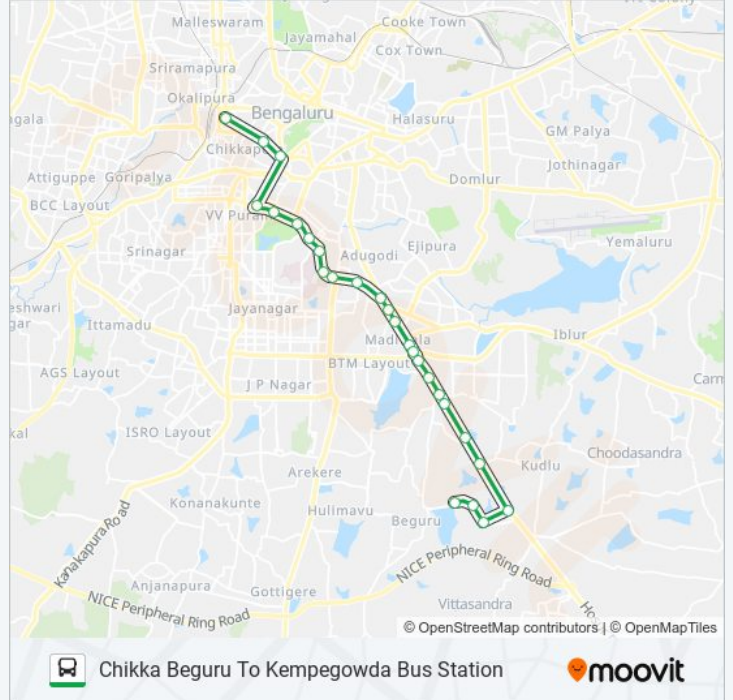

Hop Coms / Lalbagh

Lalbagh Main Gate

Minerva Circle

St. Marthas Hospital Corporation

Mysore Bank

Kempegowda Bus Station

347-C CKBR-KBS bus time schedules and route maps are available in an offline PDF at moovitapp.com. Use the Moovit App to see live bus times, train schedule or subway schedule, and step-by-step directions for all public transit in Bengaluru.

© 2024 Moovit - All Rights Reserved