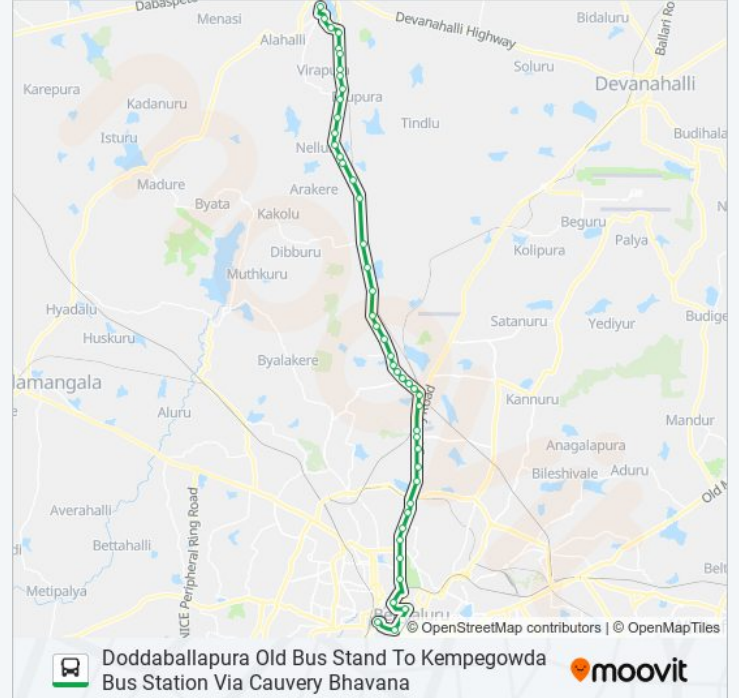

Singanayakanahalli Gate

Avalahalli

Nagenahalli Gate

C.P.R.I.Yelahanka

Ananthapura Gate

Puttenahalli

Rail Wheel Factory

Escorts

Sheshadripuram College Yelahanka

Yelahanka N.E.S.Office

Yelahanka Police Station

Allalasandra Gate

Jakkur Aerodrum

G.K.V.K.Gate

Byatarayanapura

Kodigehalli Gate

Military Dairy Farm (Esteem Mall)

Hebbala

Canara Bank Hebbala

C.B.I.

Mekhri Circle

Palace Ground

R.M.Guttahalli

Shivananda Stores

R.C.College

Maharani College

Cauvery Bhavana

Kempegowda Bus Station

285-MA DBP-CVB-KBS bus time schedules and route maps are available in an offline PDF at moovitapp.com. Use the [Moovit App](#) to see live bus times, train schedule or subway schedule, and step-by-step directions for all public transit in Bengaluru.

[About Moovit](#) • [MaaS Solutions](#) • [Supported Countries](#) • [Mooviter Community](#)

Check Live Arrival Times