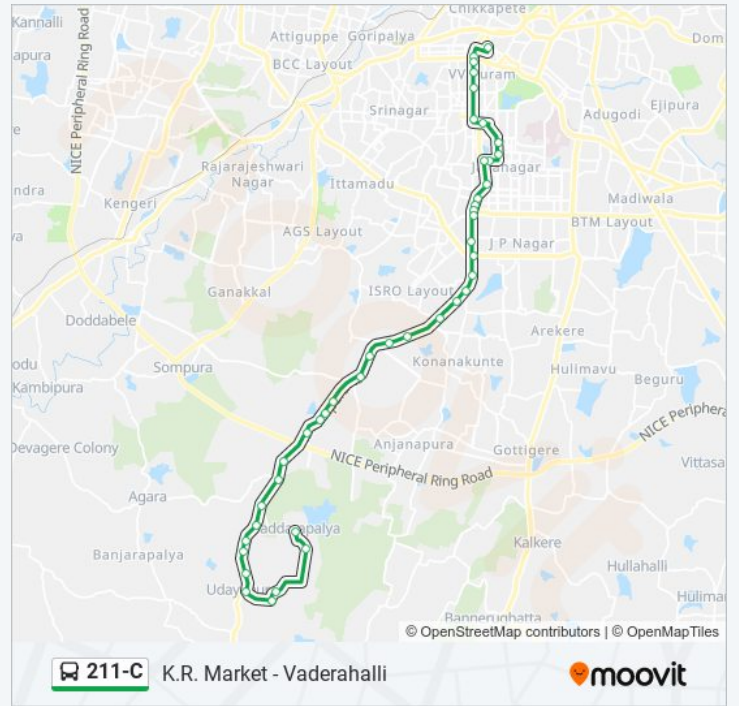

Yediyur

Deepak Nursing Home

Hunase Mara Banashankari

Hunasemara

Banashankari T.T.M.C

Banashankari Bus Station

Sarakki

Sarakki Junction

Jaraganahalli

Yelachenahalli

Yelachenahalli Metro Station

Konanakunte Cross (Kanakapura Road)

Doddakallasandra

Gubbalala

Raghuvanahalli Cross

Bayyanapalya

Thalagattapura

Twinkler School Thalagattapura

Vajramuneshwara Gate

Silk Institute Metro Station

Chinnayyanapalya Silk Farm

Agara Cross

Kuppareddy Kere

Shanimahathma Temple

Lakshmipura

Saaludoddy

Dayananda Sagar Vidya Samste

Udipalya

O.B.Chudanahalli

Sri Ayurveda Hospital

Talegere

Vaderahalli