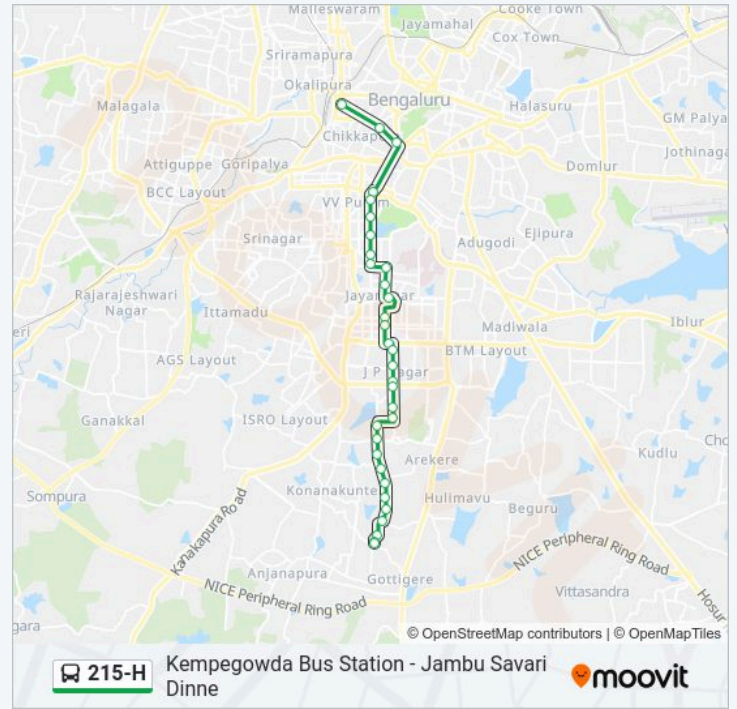

Trip Duration: 35 min
Line Summary:

Brigade Millanium

Puttenahallipalya

Shobha Tulip J.P.Nagara

Royal School Puttenahalli

Jpnagara 6th Phase

J.P. Nagara 15th Cross

Rv Dental College

Marenahalli

Sri Raghavendra Swamy Temple

38th Cross Jayanagara

Jayanagara Telephone Exchange

Jayanagara T.T.M.C.

Jayanagara 3rd Block

Madhavan Park

South End Circle

Vijaya College

R.V.Teachers College

Lalbagh West Gate

Minerva Circle

Minerva Circle

St.Marthas Hospital Corporation

Mysore Bank

Kempegowda Bus Station

215-H bus time schedules and route maps are available in an offline PDF at moovitapp.com. Use the Moovit App to see live bus times, train schedule or subway schedule, and step-by-step directions for all public transit in Bengaluru.

© 2024 Moovit - All Rights Reserved