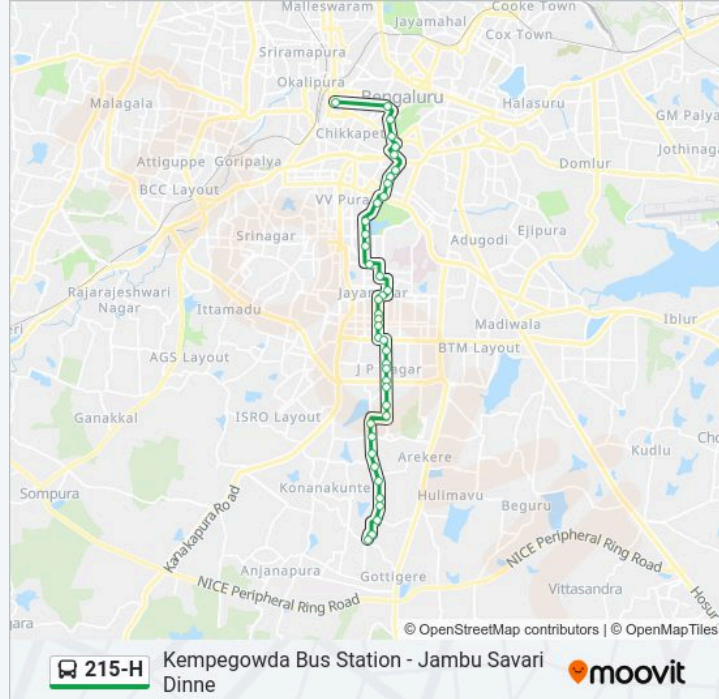

Stops: 41

Trip Duration: 39 min

Line Summary:

38th Cross Jayanagara

5th Block Jayanagara

Sri Raghavendra Swamy Temple

Marenahalli

Rv Dental College

Gowrava Nagar

Navodaya Nagara

Kothanuru Dinne Ganesha Temple

Water Tank Kothanur Dinne

Bk Circle

Surabhi Layout

Jambusavari Dinne

Direction: Kempegowda Bus Station