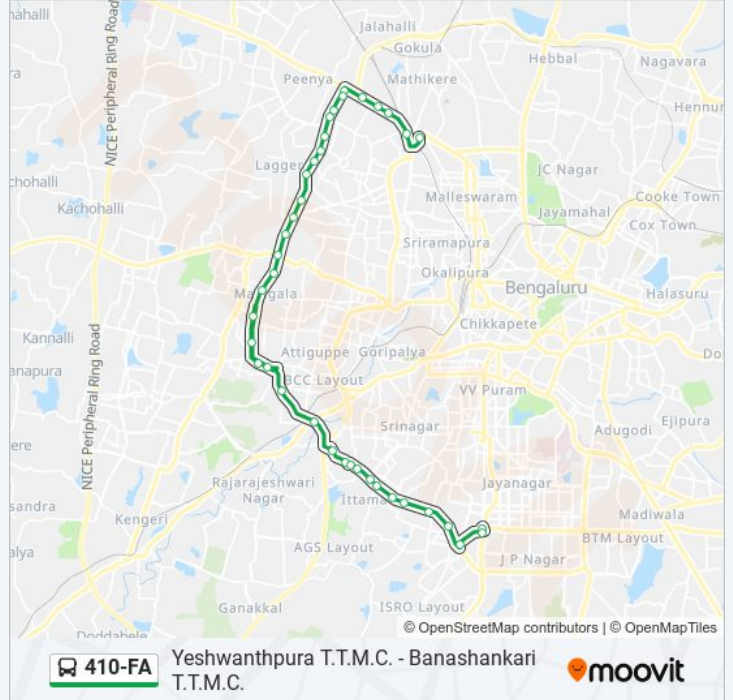

Goraguntepalya

M.E.I.Factory

R.M.C.Yard (Yashwanthapura New Railway Station)

Govardhan Talkies

Yeshwanthapura Bus Station

410-FA bus time schedules and route maps are available in an offline PDF at moovitapp.com. Use the [Moovit App](#) to see live bus times, train schedule or subway schedule, and step-by-step directions for all public transit in Bengaluru.