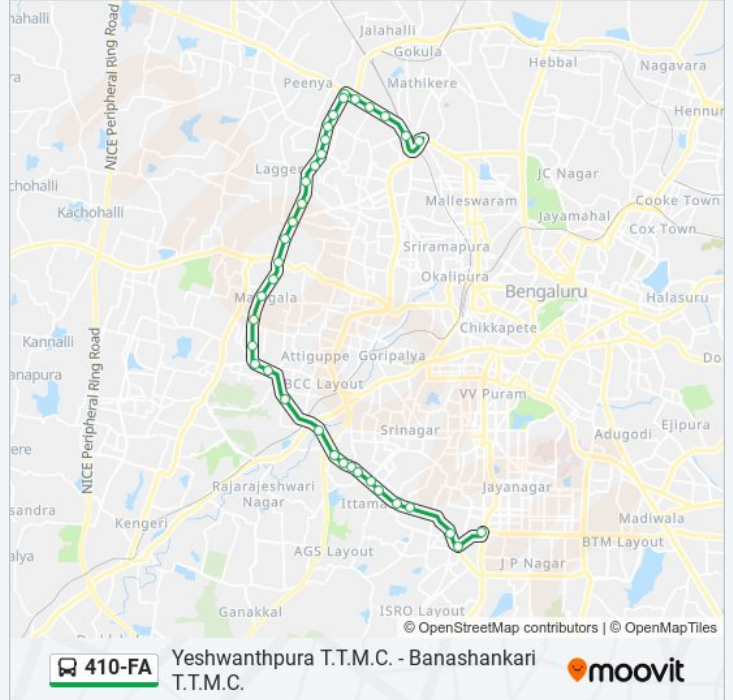

410-FA bus Info**Direction:** Banashankari T.T.M.C.**Stops:** 36**Trip Duration:** 52 min**Line Summary:**

12th Block Nagarabhavi

Manasanagara

Nagarabhavi 1st Stage 3rd Block

Junction Of Nayandahalli

Veerabhadra Nagara

Kadirenahalli Cross

Banashankari Bus Station

Direction: Yeshwanthpura T.T.M.C.

38 stops

[VIEW LINE SCHEDULE](#)

Banashankari Bus Station

Banashankari

Kadirenahalli Cross