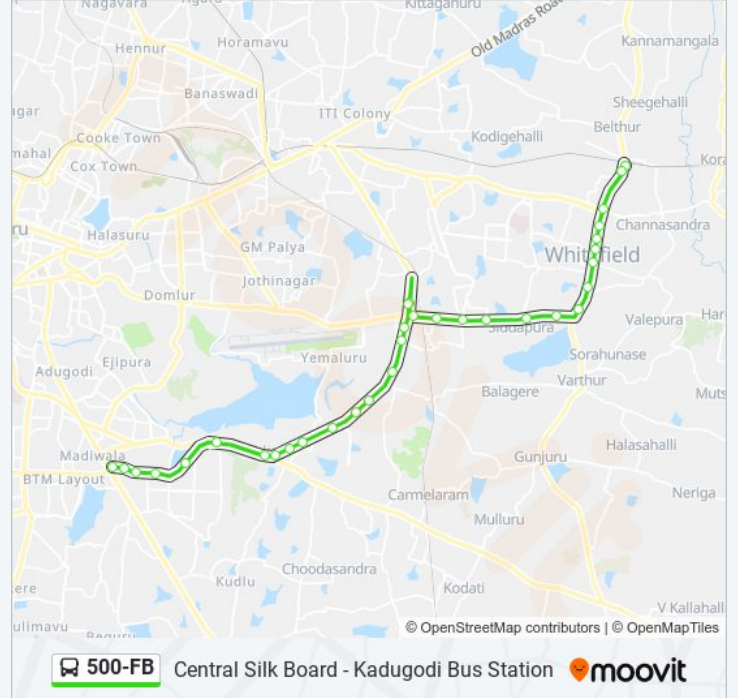

Marathahalli Bridge

Munnekolalu Cross (Spice Garden)

Kundalahalli Gate

Thubarahalli

Siddapura

Ramagondanahalli

Varthuru Kodi

Brooke Bond

Whitefield Post Office

Sai Baba General Hospital

Munish Singh Hospital

Coffee Day Hope Farm

Hope Farm

Kadugodi Bridge

Kadugodi Bus Station

500-FB bus time schedules and route maps are available in an offline PDF at moovitapp.com. Use the [Moovit App](#) to see live bus times, train schedule or subway schedule, and step-by-step directions for all public transit in Bengaluru.

[About Moovit](#) • [MaaS Solutions](#) • [Supported Countries](#) • [Mooviter Community](#)

© 2024 Moovit - All Rights Reserved

Check Live Arrival Times