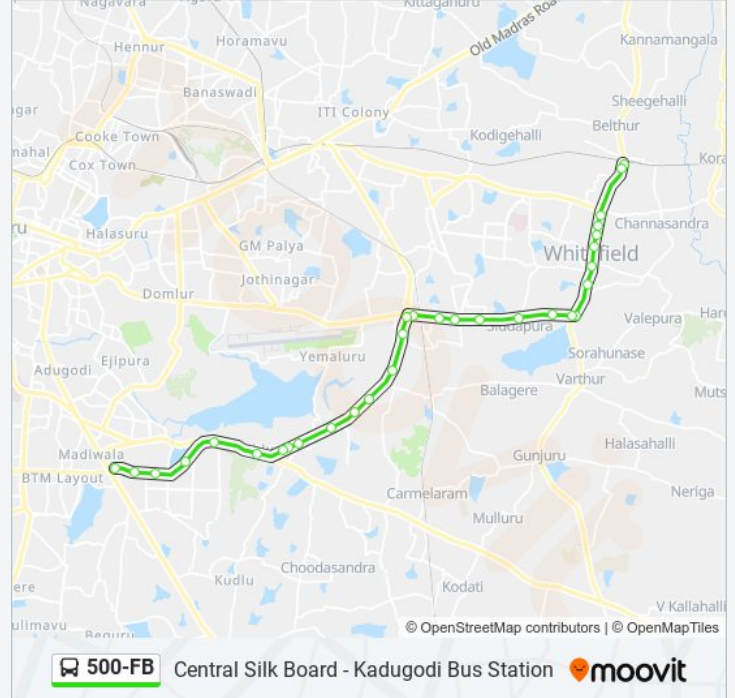

500-FB bus Info

Direction: Central Silk Board

Stops: 31

Trip Duration: 45 min

Line Summary:

Eco Space

Bellanduru City Light Apartment

Bellanduru Petrol Bunk

Sarjapura Ring Road Junction

Ibbaluru

Agara Junction (Ring Road)

Depot 25 Gate (Ring Road)

14th Main H.S.R.Layout

S.I.Apartment (H.S.R.Layout)

Central Silk Board

Direction: Kadugodi Bus Station

33 stops

[VIEW LINE SCHEDULE](#)

Central Silk Board

Central Silk Board

S.I.Apartment (H.S.R.Layout)

14th Main H.S.R.Layout

Depot 25 Gate (Ring Road)

Agara Junction (Ring Road)