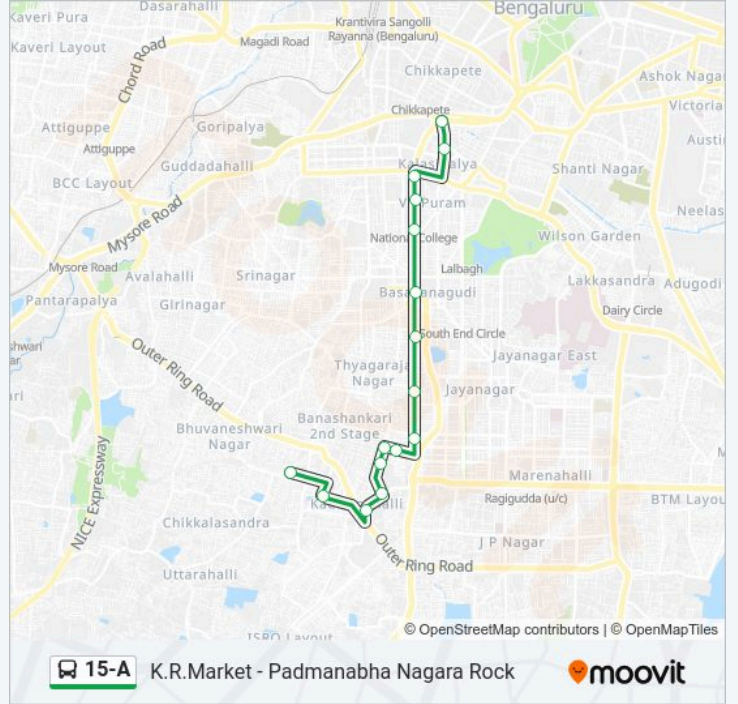

The 15-A bus line (K.R.Market - Padmanabha Nagara Rock) has 2 routes. For regular weekdays, their operation hours are: (1) K.R.Market: 06:45 - 20:05(2) Padmanabha Nagara Rock: 07:25 - 20:50

Use the Moovit App to find the closest 15-A bus station near you and find out when is the next 15-A bus arriving.

15-A bus Info**Direction:** K.R.Market**Stops:** 17**Trip Duration:** 20 min**Line Summary:**

Direction: Padmanabha Nagara Rock

16 stops

[VIEW LINE SCHEDULE](#)

- K.R.Market
- K.R.Market (Kalasipalya)
- Makkala Koota
- Mahila Seva Samaja
- National College
- Basavanagudi Police Station
- Tata Silk Farm
- M.M.Industries
- Mono Type
- Mono Type
- Monotype Corporation
- Cauvery Nagara
- Yarabnagara
- Kadirenahalli Cross
- Kadirenahalli Village
- Padmanabha Nagara Rock

15-A bus Time Schedule

Padmanabha Nagara Rock Route Timetable:

Sunday	07:25 - 20:50
Monday	07:25 - 20:50
Tuesday	07:25 - 20:50
Wednesday	07:25 - 20:50
Thursday	07:25 - 20:50
Friday	07:25 - 20:50
Saturday	07:25 - 20:50

15-A bus Info

Direction: Padmanabha Nagara Rock

Stops: 16

Trip Duration: 21 min

Line Summary:

15-A bus time schedules and route maps are available in an offline PDF at moovitapp.com. Use the Moovit App to see live bus times, train schedule or subway schedule, and step-by-step directions for all public transit in Bengaluru.