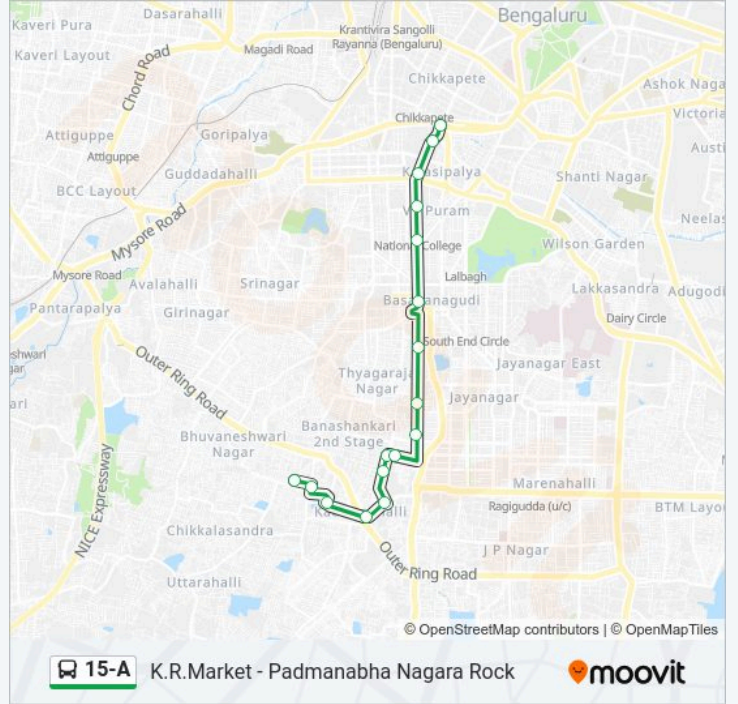

The 15-A bus line (K.R.Market - Padmanabha Nagara Rock) has 2 routes. For regular weekdays, their operation hours are: (1) K.R.Market: 06:45 - 20:05(2) Padmanabha Nagara Rock: 07:25 - 20:50

Use the Moovit App to find the closest 15-A bus station near you and find out when is the next 15-A bus arriving.

Direction: K.R.Market

17 stops

[VIEW LINE SCHEDULE](#)

Padmanabha Nagara Rock

Padmanabha Nagara

Kadirenahalli Village

Kadirenahalli Cross

Yarabnagara

Mahila Seva Samaja

Makkala Koota / Mahila Seva Samaja

K.R.Market (Kalasipalya)

Krishnarajendra Market

15-A bus Time Schedule

K.R.Market Route Timetable:

Sunday	06:45 - 20:05
Monday	06:45 - 20:05
Tuesday	06:45 - 20:05
Wednesday	06:45 - 20:05
Thursday	06:45 - 20:05
Friday	06:45 - 20:05
Saturday	06:45 - 20:05

15-A bus Info**Direction:** K.R.Market**Stops:** 17**Trip Duration:** 20 min**Line Summary:**

Direction: Padmanabha Nagara Rock

16 stops

[VIEW LINE SCHEDULE](#)

- K.R.Market
- K.R.Market (Kalasipalya)
- Makkala Koota
- Mahila Seva Samaja
- National College
- Basavanagudi Police Station
- Tata Silk Farm
- M.M.Industries
- Mono Type
- Mono Type
- Monotype Corporation
- Cauvery Nagara
- Yarabnagara
- Kadirenahalli Cross
- Kadirenahalli Village
- Padmanabha Nagara Rock