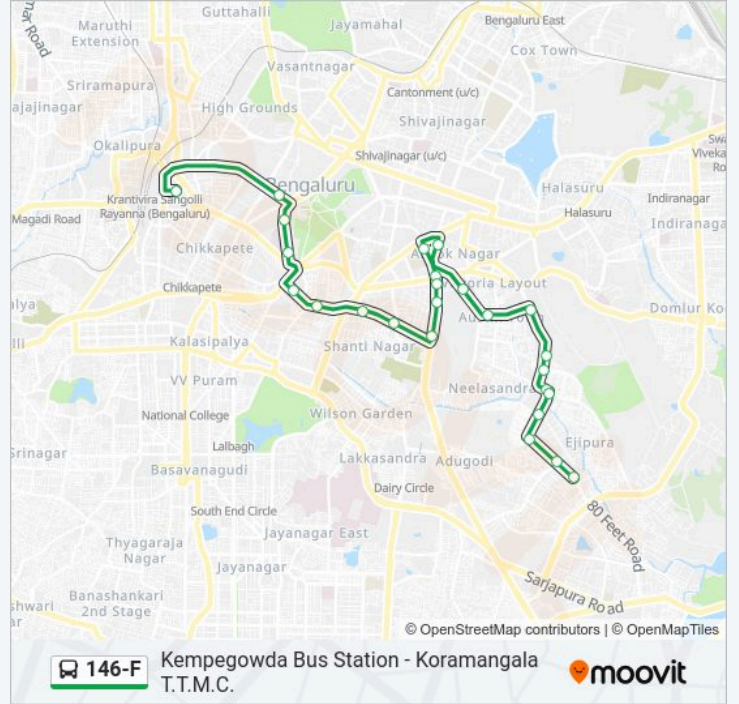

**Direction: Koramangala T.T.M.C.**

25 stops

[VIEW LINE SCHEDULE](#)

- Kempegowda Bus Station
- Maharani College
- K.R.Circle
- St Marthas Hospital Corporation
- Corporation
- Subbaiah Circle
- Akkithimmanahalli
- Nanjappa Circle
- Elgin Floor Mill
- Johnson Market
- Johnson Market
- Shoolay Circle
- St Patrick Church
- Brigade Road
- Philomenas Hospital
- Austin Town
- A.S.C.Centre
- Vannarapet

**Stops:** 25

**Trip Duration:** 28 min

**Line Summary:**

Vivek Nagara Cross

Ravi Tent

Ravi Tent

Ngv Gate

Passport Office Koramangala

Indoor Stadium

Koramangala Bus Station

146-F bus time schedules and route maps are available in an offline PDF at [moovitapp.com](https://moovitapp.com). Use the Moovit App to see live bus times, train schedule or subway schedule, and step-by-step directions for all public transit in Bengaluru.