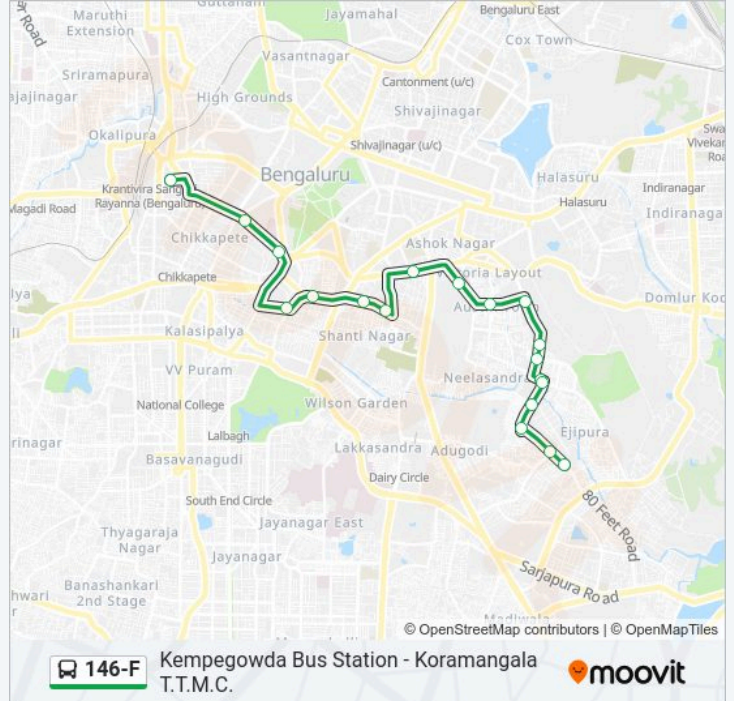

(1) Kempegowda Bus Station: 14:31(2) Koramangala T.T.M.C.: 11:55

Use the Moovit App to find the closest 146-F bus station near you and find out when is the next 146-F bus arriving.

**Direction: Kempegowda Bus Station**

19 stops

[VIEW LINE SCHEDULE](#)

Koramangala Bus Station  
Indoor Stadium  
Passport Office Koramangala  
National Games Village Gate  
Ravi Tent  
Ravi Tent  
Vivek Nagara Cross  
Vannarapet  
A.S.C.Centre  
Austin Town  
Philomenas Hospital  
Richmond Circle  
Nanjappa Circle  
Akkithimmana Halli  
Subbaiah Circle  
Poornima Talkies  
St.Marthas Hospital Corporation  
Mysore Bank  
Kempegowda Bus Station

**146-F bus Time Schedule**

Kempegowda Bus Station Route Timetable:

Sunday	14:31
Monday	14:31
Tuesday	14:31
Wednesday	14:31
Thursday	14:31
Friday	14:31
Saturday	14:31

**146-F bus Info****Direction:** Kempegowda Bus Station**Stops:** 19**Trip Duration:** 23 min**Line Summary:**

**Direction: Koramangala T.T.M.C.**

25 stops

[VIEW LINE SCHEDULE](#)

- Kempegowda Bus Station
- Maharani College
- K.R.Circle
- St Marthas Hospital Corporation
- Corporation
- Subbaiah Circle
- Akkithimmanahalli
- Nanjappa Circle
- Elgin Floor Mill
- Johnson Market
- Johnson Market
- Shoolay Circle
- St Patrick Church
- Brigade Road
- Philomenas Hospital
- Austin Town
- A.S.C.Centre
- Vannarapet