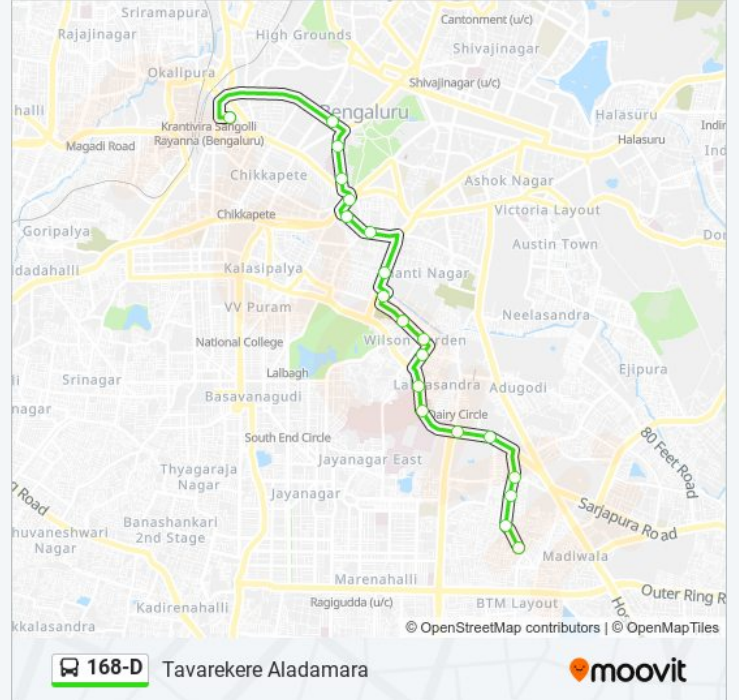

## Kempegowda Bus Station

[Get The App](#)

The 168-D bus line (Kempegowda Bus Station) has 2 routes. For regular weekdays, their operation hours are:

(1) Kempegowda Bus Station: 07:20 - 17:45(2) Tavarekere Aladamara: 06:30 - 17:45

**168-D bus Info****Direction:** Kempegowda Bus Station**Stops:** 18**Trip Duration:** 25 min**Line Summary:**

### 168-D bus Time Schedule

Tavarekere Aladamara Route Timetable:

Sunday	06:30 - 17:45
Monday	06:30 - 17:45
Tuesday	06:30 - 17:45
Wednesday	06:30 - 17:45
Thursday	06:30 - 17:45
Friday	06:30 - 17:45
Saturday	06:30 - 17:45

### 168-D bus Info

**Direction:** Tavarekere Aladamara

**Stops:** 20

**Trip Duration:** 23 min

**Line Summary:**

Mori Tavarekere

Tavarekere Aladamara

168-D bus time schedules and route maps are available in an offline PDF at [moovitapp.com](https://moovitapp.com). Use the Moovit App to see live bus times, train schedule or subway schedule, and step-by-step directions for all public transit in Bengaluru.