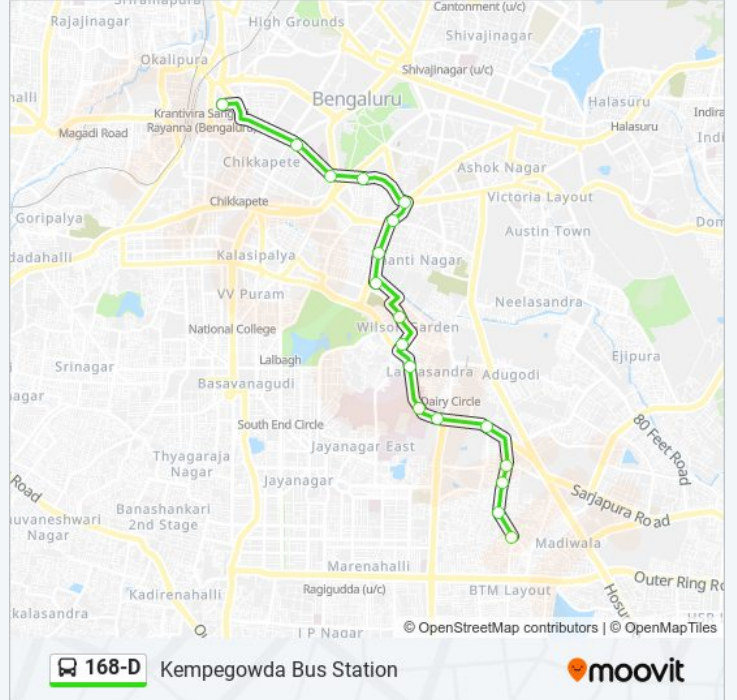

Use the Moovit App to find the closest 168-D bus station near you and find out when is the next 168-D bus arriving.

**Direction: Kempegowda Bus Station**

18 stops

[VIEW LINE SCHEDULE](#)

Tavarekere Aladamara

Kempegowda Bus Station

**168-D bus Time Schedule**

Kempegowda Bus Station Route Timetable:

Sunday	07:20 - 17:45
Monday	07:20 - 17:45
Tuesday	07:20 - 17:45
Wednesday	07:20 - 17:45
Thursday	07:20 - 17:45
Friday	07:20 - 17:45
Saturday	07:20 - 17:45

**168-D bus Info****Direction:** Kempegowda Bus Station**Stops:** 18**Trip Duration:** 25 min**Line Summary:**

### 168-D bus Info

**Direction:** Tavarekere Aladamara

**Stops:** 20

**Trip Duration:** 23 min

**Line Summary:**

Mori Tavarekere

Tavarekere Aladamara

168-D bus time schedules and route maps are available in an offline PDF at [moovitapp.com](https://moovitapp.com). Use the Moovit App to see live bus times, train schedule or subway schedule, and step-by-step directions for all public transit in Bengaluru.