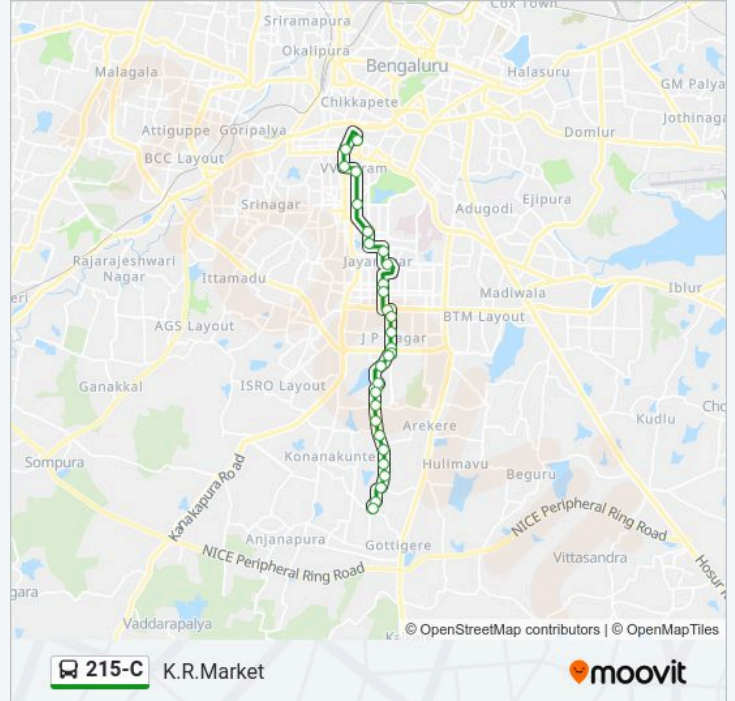

 **215-C**

Jambu Savari Dinne

Get The App

The 215-C bus line (Jambu Savari Dinne) has 2 routes. For regular weekdays, their operation hours are:

(1) Jambu Savari Dinne: 05:15 - 21:00(2) K.R.Market: 05:00 - 21:30

### 215-C bus Info

**Direction:** K.R.Market

**Stops:** 29

**Trip Duration:** 35 min

**Line Summary:**

38th Cross Jayanagara

Jayanagara Telephone Exchange

Jayanagara T.T.M.C.

Jayanagara 3rd Block

Nanda Talkies

South End Circle

M.N.Krishnarao Park

Sajjan Rao Circle

Mahila Seva Samaja

Makkala Koota / Mahila Seva Samaja

K.R.Market (Kalasipalya)