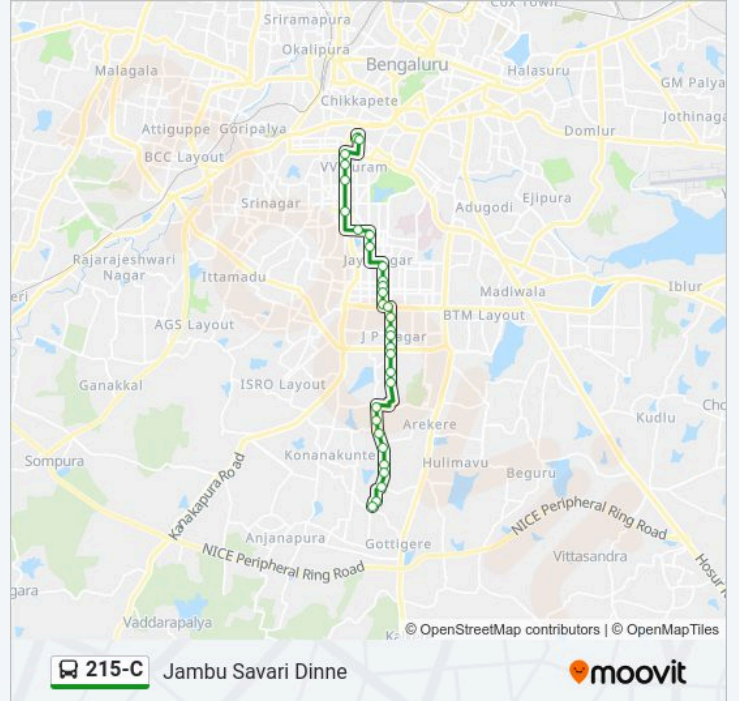

Shobha Tulip J.P.Nagara

Brigade Millennium Mayflower

R.B.I.Layout

Gowrava Nagar

Navodaya Nagara

Kothanuru Dinne Ganesha Temple

Water Tank Kothanur Dinne

Bk Circle

Surabhi Layout

Jambusavari Dinne

Direction: K.R.Market

29 stops

[VIEW LINE SCHEDULE](#)

Jambusavari Dinne

Surabhi Layout

Bk Circle

Water Tank Kothanur Dinne

Kothanuru Dinne Ganesha Temple

Navodaya Nagara

Gourav Nagara

R.B.I.Layout

Brigade Millanium

Puttenahallipalya

Puttenahalli

Oxford Dental College

Oxford College Jp Nagara

Jpnagara 6th Phase

J.P. Nagara 15th Cross

Rv Dental College

Marenahalli

Sri Raghavendra Swamy Temple

215-C bus Time Schedule

K.R.Market Route Timetable:

Sunday	05:00 - 21:30
Monday	05:00 - 21:30
Tuesday	05:00 - 21:30
Wednesday	05:00 - 21:30
Thursday	05:00 - 21:30
Friday	05:00 - 21:30
Saturday	05:00 - 21:30

215-C bus Info

Direction: K.R.Market

Stops: 29

Trip Duration: 35 min

Line Summary: