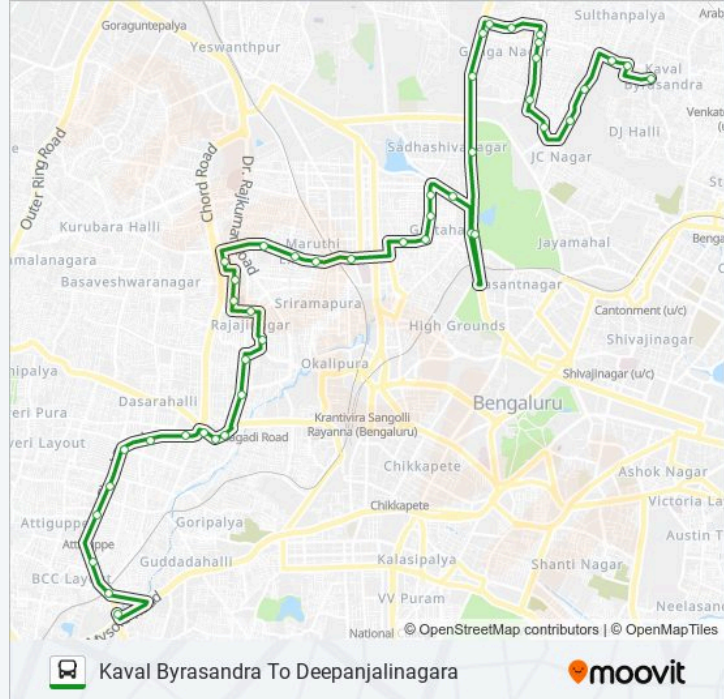

**176-E KBR-DPN UP****Kaval Byrasandra To  
Deepanjalinagara**

Get The App

The 176-E KBR-DPN UP bus line Kaval Byrasandra To Deepanjalinagara has one route. For regular weekdays, their operation hours are:

(1) Deepanjalinagara: 17:55

Use the Moovit App to find the closest 176-E KBR-DPN UP bus station near you and find out when is the next 176-E KBR-DPN UP bus arriving.

**Direction: Deepanjalinagara**

44 stops

**176-E KBR-DPN UP bus Time Schedule**

Deepanjalinagara Route Timetable:

Sunday	17:55
Monday	17:55
Tuesday	17:55
Wednesday	17:55
Thursday	17:55
Friday	17:55
Saturday	17:55

**176-E KBR-DPN UP bus Info****Direction:** Deepanjalinagara**Stops:** 44**Trip Duration:** 57 min**Line Summary:**

Manuvana

Vijayanagara Vijaya Bank

Vijayanagara

Maruthi Mandira

Vijayanagara Bus Station

Attiguppe

Deepanjalinagara

Deepanjalinagara