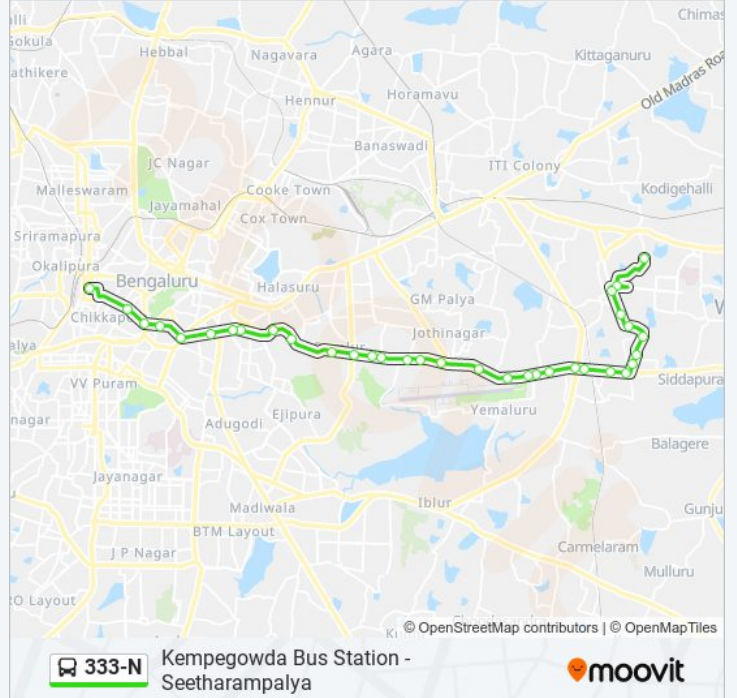

### 333-N bus Info

**Direction:** Kempegowda Bus Station

**Stops:** 34

**Trip Duration:** 52 min

**Line Summary:**

Kodihalli

Domlur Flyover

Domlur

Mysore Bank

Kempegowda Bus Station

### Direction: Seetharampalya

38 stops

[VIEW LINE SCHEDULE](#)

Kempegowda Bus Station

Maharani College

K.R.Circle

St Marthas Hospital Corporation

Corporation