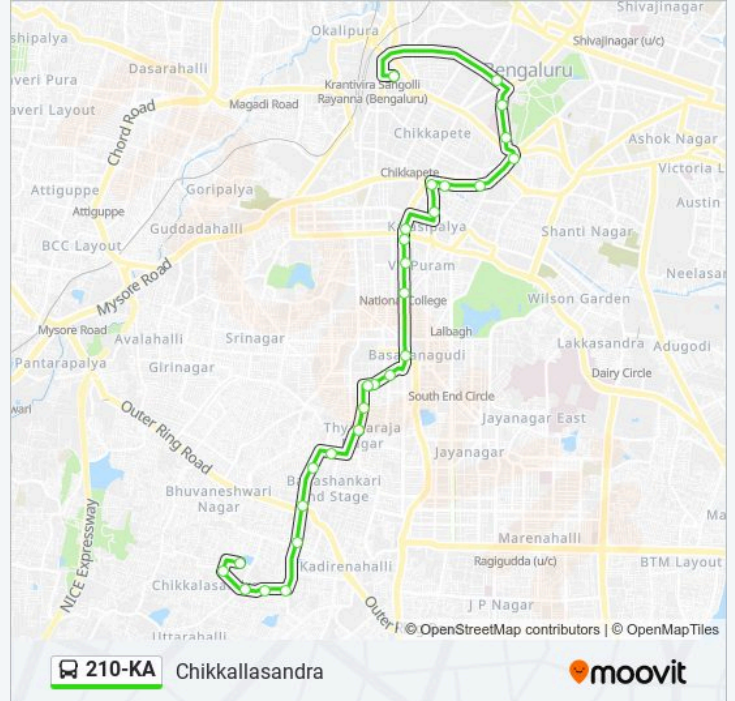

Devegowda Petrol Bunk

Padmanabha Nagara

Prarthana School

Gowdanapalya

Chikkallasandra Aralimara

Mahesh Medicals

Chikkallasandra

Direction: Kempegowda Bus Station

23 stops

[VIEW LINE SCHEDULE](#)

Chikkallasandra

Mahesh Medicals

Chikkallasandra Aralimara

Gowdanapalya

Prarthana School

Padmanabha Nagara

Devegowda Petrol Bunk

K.I.M.S.College

Indira Nursing Home

Thyagarajanagara

K.E.B.Quarters Thyagarajanagara

N.R.Colony

Netakallappa Circle

Basavanagudi Police Station

National College

Mahila Seva Samaja

Makkala Koota / Mahila Seva Samaja

K.R.Market (Kalasipalya)

210-KA bus Time Schedule

Kempegowda Bus Station Route Timetable:

Sunday	09:10 - 19:05
Monday	09:10 - 19:05
Tuesday	09:10 - 19:05
Wednesday	09:10 - 19:05
Thursday	09:10 - 19:05
Friday	09:10 - 19:05
Saturday	09:10 - 19:05

210-KA bus Info

Direction: Kempegowda Bus Station

Stops: 23

Trip Duration: 34 min

Line Summary: