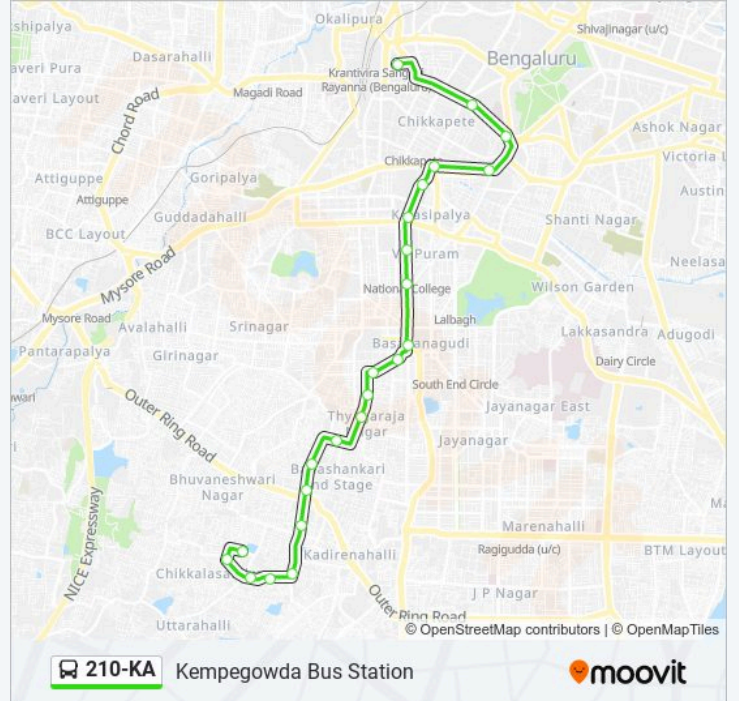

 210-KA

Chikkallasandra

[Get The App](#)

The 210-KA bus line (Chikkallasandra) has 2 routes. For regular weekdays, their operation hours are:

(1) Chikkallasandra: 10:25 - 20:10(2) Kempegowda Bus Station: 09:10 - 19:05

Use the Moovit App to find the closest 210-KA bus station near you and find out when is the next 210-KA bus arriving.

Direction: Chikkallasandra

28 stops

[VIEW LINE SCHEDULE](#)

Kempegowda Bus Station

Maharani College

Sunday	09:10 - 19:05
Monday	09:10 - 19:05
Tuesday	09:10 - 19:05
Wednesday	09:10 - 19:05
Thursday	09:10 - 19:05
Friday	09:10 - 19:05
Saturday	09:10 - 19:05

210-KA bus Info

Direction: Kempegowda Bus Station

Stops: 23

Trip Duration: 34 min

Line Summary:

Krishnarajendra Market

Town Hall

St.Marthas Hospital Corporation

Mysore Bank

Kempegowda Bus Station