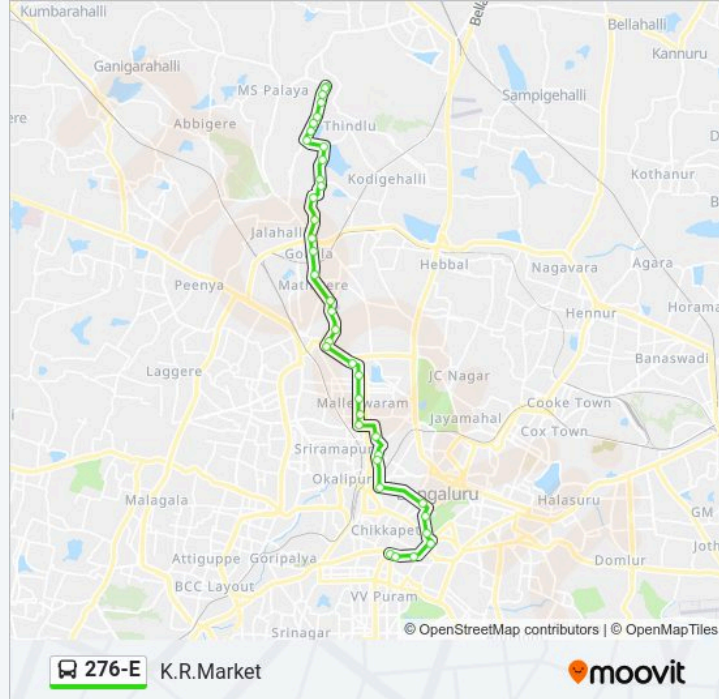

276-E bus Info

Direction: K.R.Market

Stops: 38

Trip Duration: 46 min

Line Summary:

Yeshwanthpura Circle

Tata Institute - Sankey Road

18th Cross Malleshwaram

K.R.Circle

St Marthas Hospital Corporation

Corporation

Town Hall

Krishnarajendra Market

K.R.Market

Direction: Vidyaranyapura

39 stops

276-E bus Info

Direction: Vidyaranyapura

Stops: 39

Trip Duration: 53 min

Line Summary:

15th Cross Malleshwaram

18th Cross Malleshwaram

Tata Institute