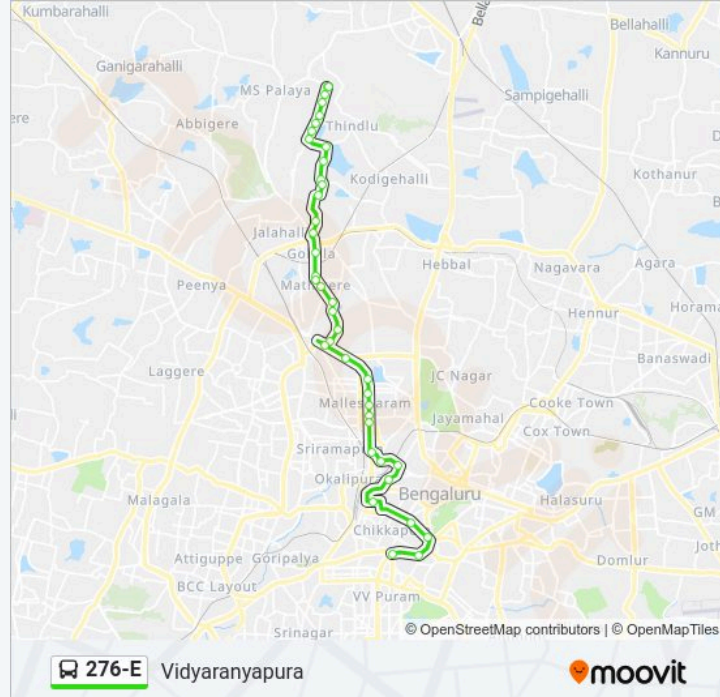

15th Cross Malleshwaram

18th Cross Malleshwaram

Tata Institute

Yeshwanthpura Circle

Toll Gate Yeshwanthpura

Ayyapa Temple Yeshwanthpura

Diwanarapalya

M.S.Ramaiah College

Mataji Medical Stores

Mathikere

Mathikere

Gokula

B.E.L.Circle

B.E.L.Hospital

Nagaland Circle

Dodda Bommasandra

Dodda Bommasandra

Chamundeshwari Layout

Nanjappa Circle

1st Block B.E.L.Vidyananyapura

3rd Block B.E.L.Vidyananyapura

Lakshmi Venkateshwara Temple

Vidyananyapura Post Office

Echal Mara Vidyananyapura

Durga Parameshwari Temple

Vidyananyapura

Vidyananyapura Bus Station

276-E bus time schedules and route maps are available in an offline PDF at moovitapp.com. Use the Moovit App to see live bus times, train schedule or subway schedule, and step-by-step directions for all public transit in Bengaluru.

© 2024 Moovit - All Rights Reserved