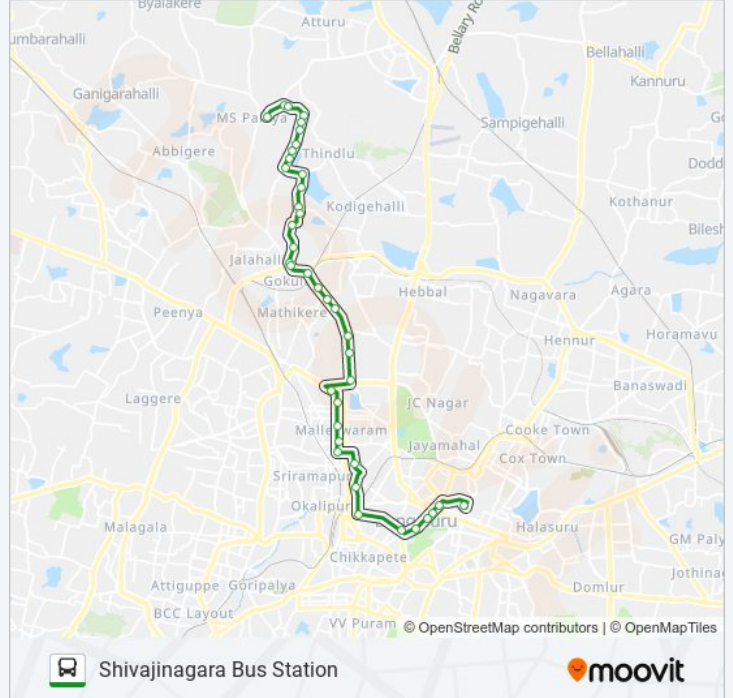

I.T.I.Layout

M.S.Ramaiah Hospital

C.P.R.I.Quarters

Sadashivanagara Police Station

Tata Institute - Sankey Road

18th Cross Malleshwaram

13th Cross Malleshwaram

8th Cross Malleshwaram

Malleshwaram Circle

Malleshwaram Link Road

Swastik Sheshadripuram College

Anand Rao Circle

Maharani College

Vidhana Soudha Metro Station

Vidhana Soudha Karnataka High Court

G.P.O.

Indian Express

Shivajinagara Bus Station

276-E D45G-SBS bus time schedules and route maps are available in an offline PDF at moovitapp.com. Use the [Moovit App](#) to see live bus times, train schedule or subway schedule, and step-by-step directions for all public transit in Bengaluru.

[About Moovit](#) • [MaaS Solutions](#) • [Supported Countries](#) • [Mooviter Community](#)

© 2024 Moovit - All Rights Reserved

Check Live Arrival Times