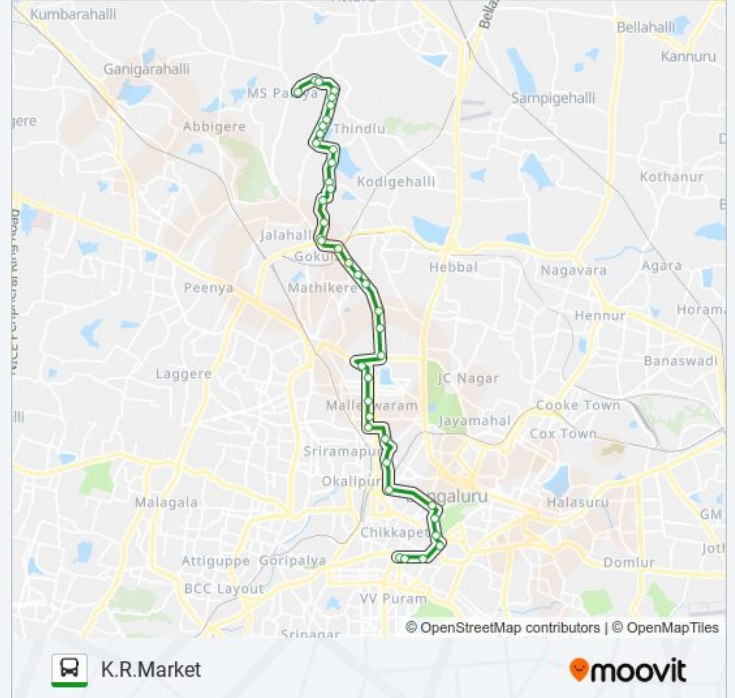

**276-E D45-VRP-MTK-KMT**

K.R.Market

Get The App

The 276-E D45-VRP-MTK-KMT bus line K.R.Market has one route. For regular weekdays, their operation hours are:

(1) K.R.Market: 06:01 - 19:01

Use the Moovit App to find the closest 276-E D45-VRP-MTK-KMT bus station near you and find out when is the next 276-E D45-VRP-MTK-KMT bus arriving.

**276-E D45-VRP-MTK-KMT bus Info****Direction:** K.R.Market**Stops:** 40**Trip Duration:** 49 min**Line Summary:**

I.T.I.Layout

M.S.Ramaiah Hospital

C.P.R.I.Quarters

Sadashivanagara Police Station

Tata Institute - Sankey Road

K.R.Circle

St Marthas Hospital Corporation

Corporation

Town Hall

Krishnarajendra Market

K.R.Market

276-E D45-VRP-MTK-KMT bus time schedules and route maps are available in an offline PDF at [moovitapp.com](https://moovitapp.com). Use the [Moovit App](https://moovitapp.com) to see live bus times, train schedule or subway schedule, and step-by-step directions for all public transit in Bengaluru.