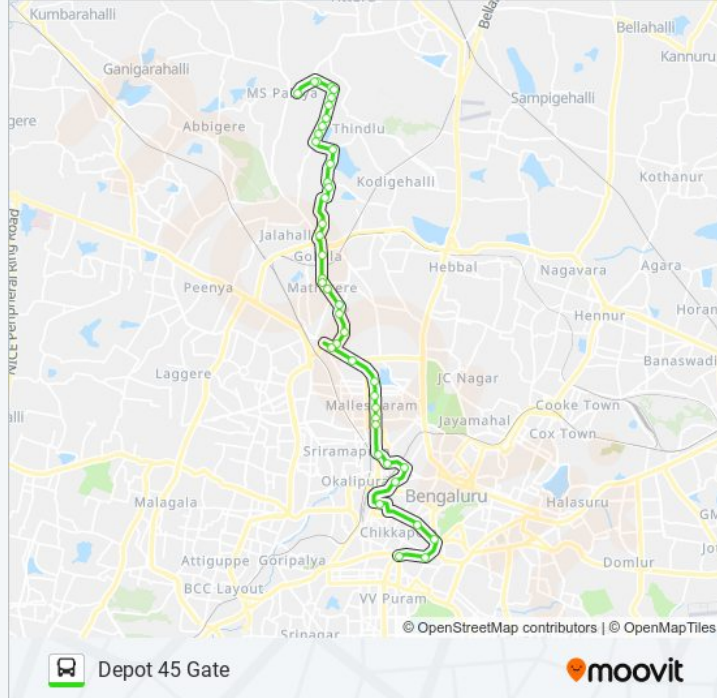

276-E KMT-MTK-VRP-D45

Depot 45 Gate

Get The App

The 276-E KMT-MTK-VRP-D45 bus line Depot 45 Gate has one route. For regular weekdays, their operation hours are:

(1) Depot 45 Gate: 10:40 - 20:35

Use the Moovit App to find the closest 276-E KMT-MTK-VRP-D45 bus station near you and find out when is the next 276-E KMT-MTK-VRP-D45 bus arriving.

276-E KMT-MTK-VRP-D45 bus Time Schedule

Depot 45 Gate Route Timetable:

Sunday	10:40 - 20:35
Monday	10:40 - 20:35
Tuesday	10:40 - 20:35
Wednesday	10:40 - 20:35
Thursday	10:40 - 20:35
Friday	10:40 - 20:35
Saturday	10:40 - 20:35

276-E KMT-MTK-VRP-D45 bus Info**Direction:** Depot 45 Gate**Stops:** 42**Trip Duration:** 47 min**Line Summary:**

Mathikere

Mathikere

Gokula

B.E.L.Circle

B.E.L.Hospital

Nagaland Circle

Dodda Bommasandra

Durga Parameshwari Temple

Vidyananyapura

Defence Layout Vidyananyapura

Sri Chowdeshwari Devi Circle

Jally Machine - Yelahanka Road

Depot 45 Gate

276-E KMT-MTK-VRP-D45 bus time schedules and route maps are available in an offline PDF at moovitapp.com. Use the Moovit App to see live bus times, train schedule or subway schedule, and step-by-step directions for all public transit in Bengaluru.