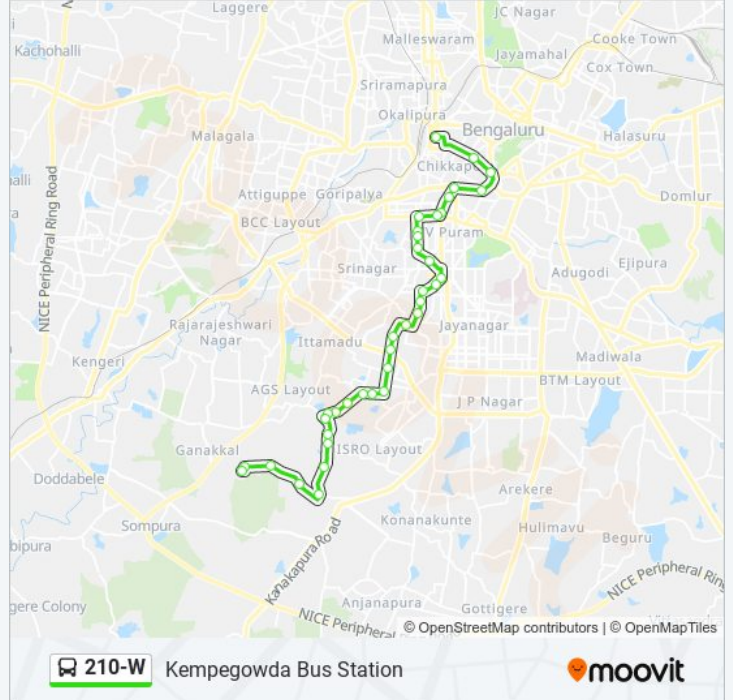

K.R.Hospital Uttarahalli

Chikkallasandra Bank Colony

Chikkallasandra Aralimara

Gowdanapalya

Prarthana School

Padmanabha Nagara

Devegowda Petrol Bunk

K.I.M.S.College

Indira Nursing Home

Thyagarajanagara

K.E.B.Quarters Thyagarajanagara

N.R.Colony

Netakallappa Circle

Basavanagudi Police Station

Gandhi Bazaar

Ramakrishna Ashrama

Bangalore High School

Bengaluru High School

Chamarajapet

Makkala Koota

Makkala Koota / Mahila Seva Samaja

K.R.Market (Kalasipalya)

Krishnarajendra Market

Town Hall

St.Marthas Hospital Corporation

Mysore Bank

Kempegowda Bus Station

210-W bus time schedules and route maps are available in an offline PDF at moovitapp.com. Use the [Moovit App](#) to see live bus times, train schedule or subway schedule, and step-by-step directions for all public transit in Bengaluru.

[About Moovit](#) • [MaaS Solutions](#) • [Supported Countries](#) • [Mooviter Community](#)

© 2024 Moovit - All Rights Reserved

Check Live Arrival Times