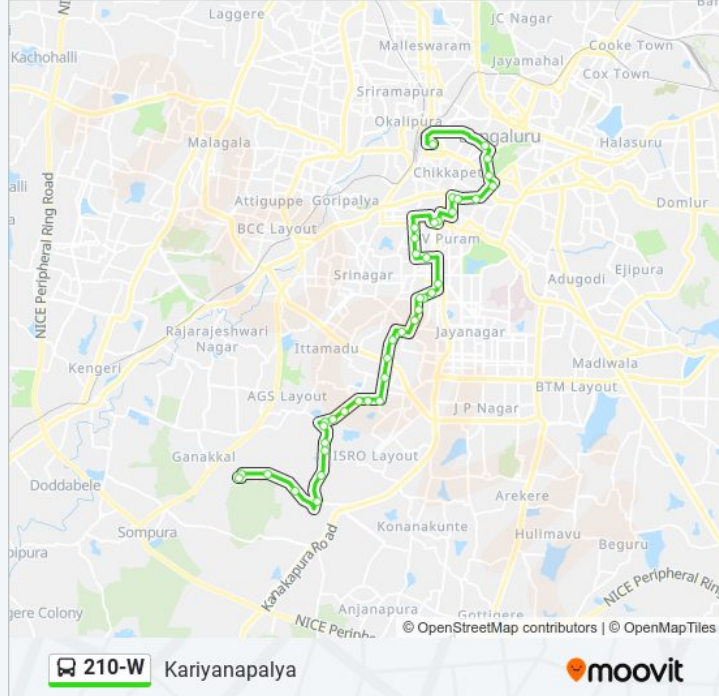

K.I.M.S.College

Devegowda Petrol Bunk

Padmanabha Nagara

Prarthana School

Gowdanapalya

Chikkallasandra Aralimara

Chikkallasandra Bank Colony

K.R.Hospital Uttarahalli

Uttarahalli

Uttarahalli

Police Station Subramanyapura

Post Office Subramanyapura

Jayanagar H.B.C.S. Layout / Shanimahathma Temple

Gubbalala

Karishma Hills

Brigade Omega Apartment

Banashankari 6th Phase 1st Block

Kariyanapalya

Direction: Kempegowda Bus Station

37 stops

[VIEW LINE SCHEDULE](#)

Kariyanapalya

Banashankari 6th Phase 1st Block

Brigade Omega Apartment

Karishma Hills

Gubbalala

Jayanagar H.B.C.S. Layout / Shanimahathma Temple

Post Office Subramanyapura

Police Station Subramanyapura

Uttarahalli

Uttarahalli

210-W bus Time Schedule

Kempegowda Bus Station Route Timetable:

Sunday	05:30 - 19:05
Monday	05:30 - 19:05
Tuesday	05:30 - 19:05
Wednesday	05:30 - 19:05
Thursday	05:30 - 19:05
Friday	05:30 - 19:05
Saturday	05:30 - 19:05

210-W bus Info

Direction: Kempegowda Bus Station

Stops: 37

Trip Duration: 49 min

Line Summary: