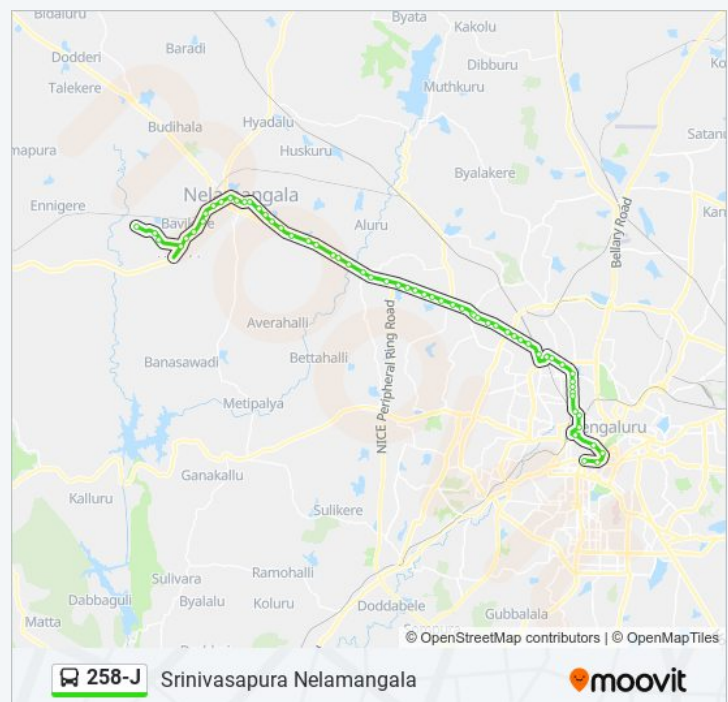

### 258-J bus Time Schedule

Srinivasapura Nelamangala Route Timetable:

Sunday	07:30
Monday	07:30
Tuesday	07:30
Wednesday	07:30
Thursday	07:30
Friday	07:30
Saturday	07:30

### 258-J bus Info

**Direction:** Srinivasapura Nelamangala

**Stops:** 61

**Trip Duration:** 105 min

**Line Summary:**

Jalahalli Cross

Jalahalli Metro Station

Jalahalli Cross