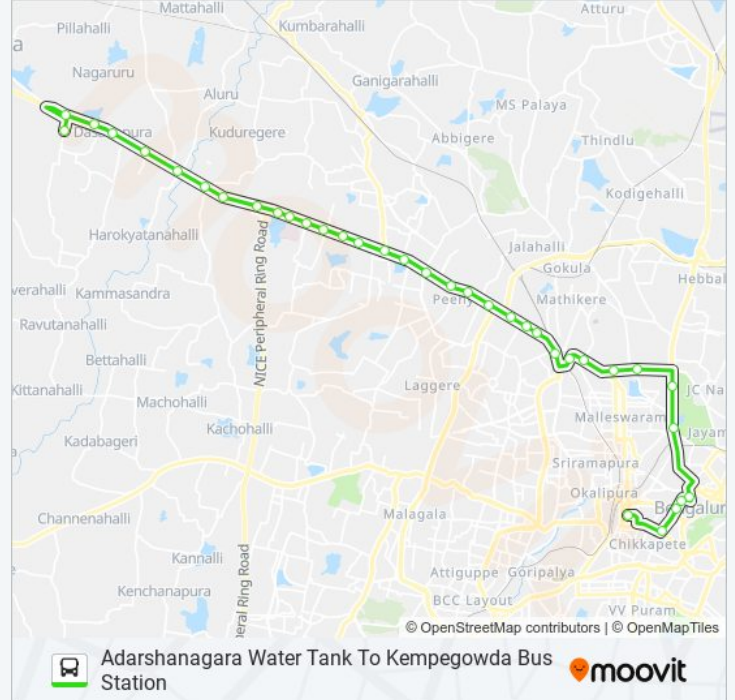

C.M.T.I.

Goraguntepalya

M.E.I.Factory

R.M.C.Yard (Yashwanthapura New Railway Station)

Govardhan Talkies

Yeshwanthapura Bus Station

Yeshwanthpura Circle

Tata Institute - C.V.Raman Road

C.P.R.I.

Palace Ground

R.M.Guttahalli

Vidhana Soudha

A.G.S.Office

Maharani College

Cauvery Bhavana

Kempegowda Bus Station

258-N ASDW-VSD-KBS bus time schedules and route maps are available in an offline PDF at moovitapp.com. Use the Moovit App to see live bus times, train schedule or subway schedule, and step-by-step directions for all public transit in Bengaluru.

© 2024 Moovit - All Rights Reserved