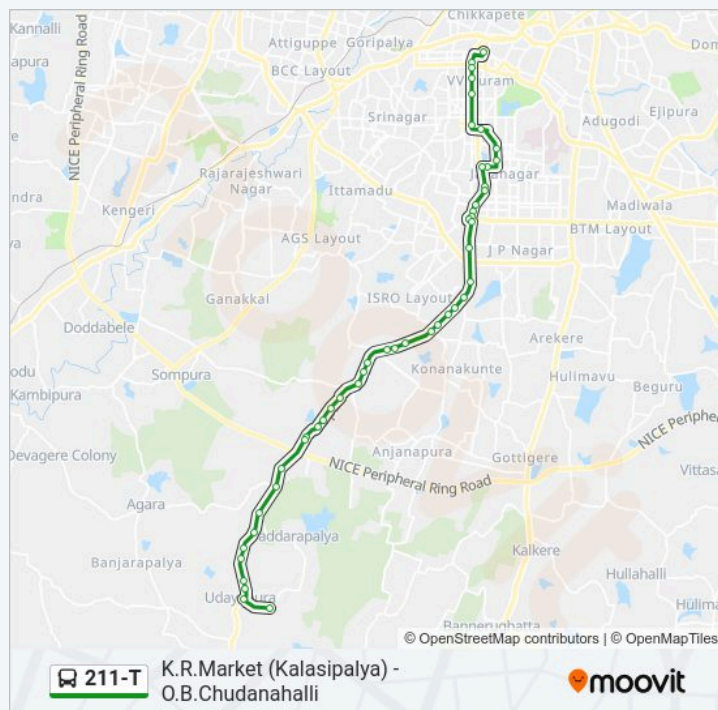

Silk Institute Metro Station

Silk Institute Metro Station

211-T bus Info
Direction: O.B.Chudanahalli
Stops: 47
Trip Duration: 52 min
Line Summary:

Chinnayyanapalya Silk Farm

Agara Cross

Kuppareddy Kere

Shanimahathma Temple