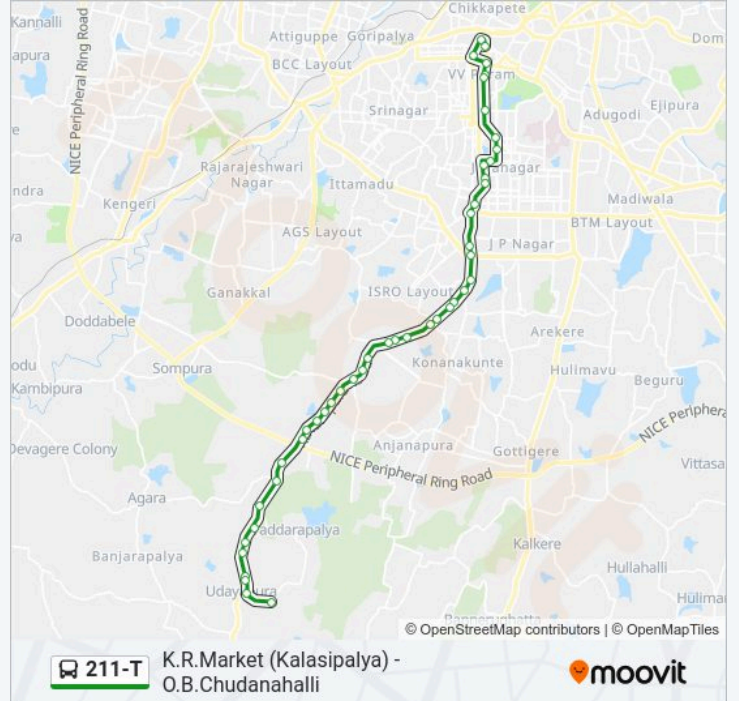

Deepak Nursing Home

Deepak Nursing Home

Yediyur

6th Block Jayanagara

Nanda Talkies

South End Circle

M.N.Krishnarao Park

Sajjan Rao Circle

Sajjan Rao Circle

Basappa Circle

Makkala Koota / Mahila Seva Samaja

K.R.Market (Kalasipalya)

K.R.Market (Kalasipalya)

K.R.Market (Kalasipalya) -
O.B.Chudanahalli

Direction: O.B.Chudanahalli

47 stops