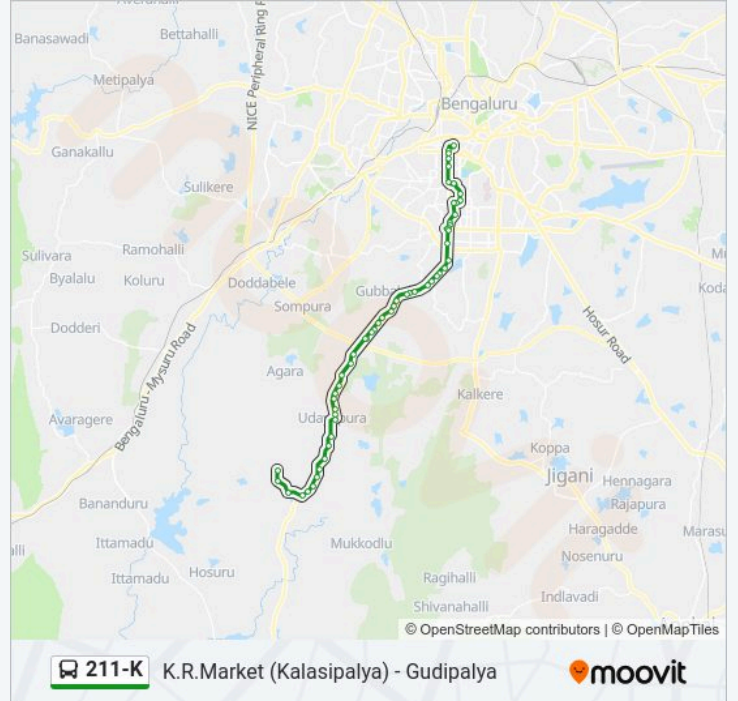

211-K bus Info

Direction: Gudipalya

Stops: 56

Trip Duration: 75 min

Line Summary:

Metro Whole Sale (Kanakapura Road)
Konanakunte Cross (Kanakapura Road)
Konanakunte Cross Metro Station
Doddakallasandra
Doddakallsandra Metro Station
Gubbalala
Raghuvanahalli Cross
Vajarahalli Metro Station
Bayyanapalya
Thalagattapura Metro Station
Thalagattapura
Twinkler School Thalagattapura
Vajramuneshwara Gate
Silk Institute Metro Station
Silk Institute Metro Station
Chinnayyanapalya Silk Farm
Agara Cross
Kuppareddy Kere
Shanimahathma Temple
Lakshmipura
Saaludoddy
Dayananda Sagar Vidya Samste
Art Of Living (Kanakapura Road)
Udipalya
Saluhunase
Santekatte
Kaggalipura
Pattareddypalya
Gandhinagara
Power Substation
A.P.S.College
Somanahalli Cross

Chudahalli

Aladamara

Gudipalya

Direction: K.R.Market (Kalasipalya)

55 stops

[VIEW LINE SCHEDULE](#)

Gudipalya

Aladamara