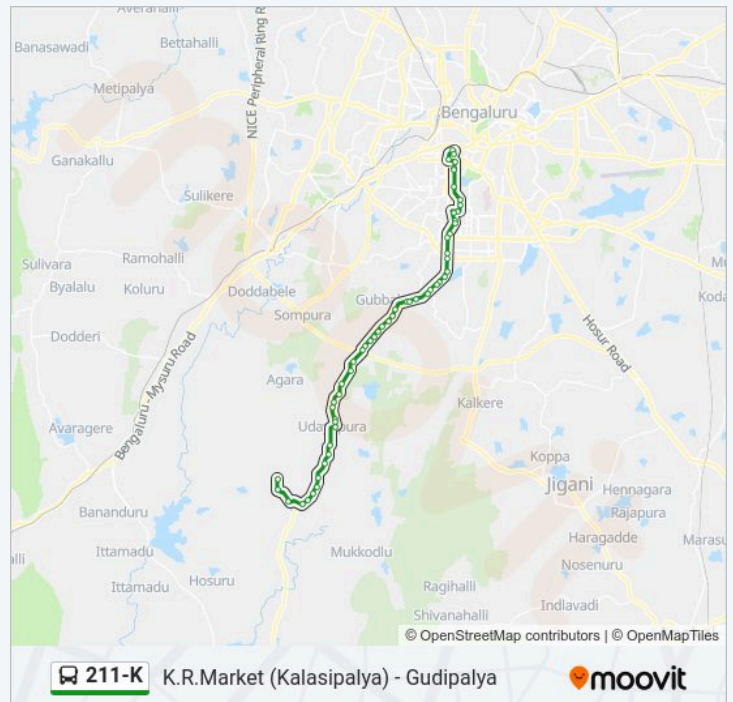

211-K bus Info

Direction: K.R.Market (Kalasipalya)

Stops: 55

Trip Duration: 83 min

Line Summary:

Bayyanapalya

Vajarahalli Metro Station

Raghuvanahalli Cross