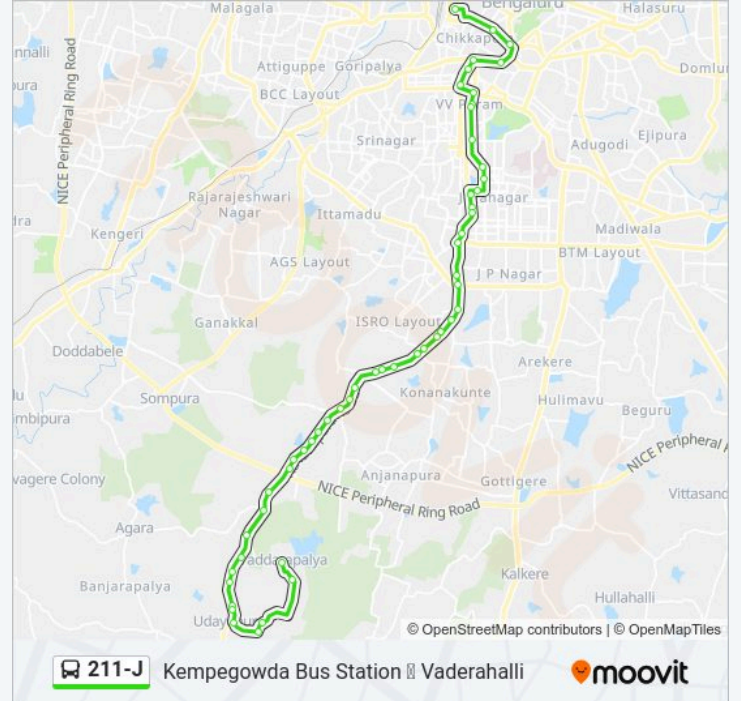

Raghuvanahalli Cross

Gubbalala

Doddakallasandra Metro Station

Doddakallasandra

Konanakunte Cross Metro Station

Konanakunte Cross (Kanakapura Road)

Metro Whole Sale (Kanakapura Road)

Yelachenahalli Metro Station

Yelachenahalli

Jaraganahalli

J.P.Nagara Metro Station

Sarakki

Banashankari Bus Station

Hunasemara

Deepak Nursing Home

Deepak Nursing Home

Yediyur

6th Block Jayanagara

Nanda Talkies

South End Circle

M.N.Krishnarao Park

Sajjan Rao Circle

Sajjan Rao Circle

Basappa Circle

Makkala Koota / Mahila Seva Samaja

K.R.Market (Kalasipalya)

Krishnarajendra Market

Town Hall

St.Marthas Hospital Corporation

Mysore Bank

Kempegowda Bus Station

Kempegowda Bus Station | Vaderahalli