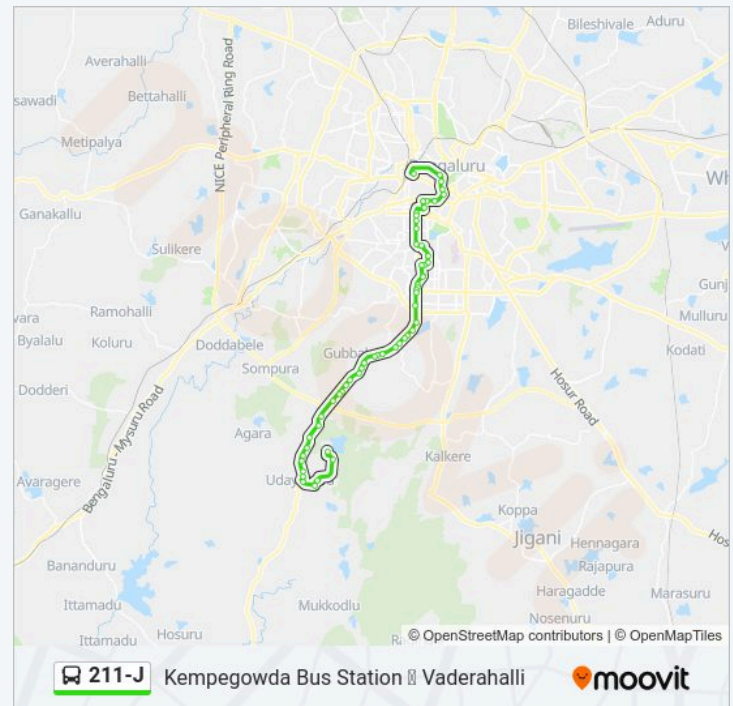

Direction: Vaderahalli

56 stops

[VIEW LINE SCHEDULE](#)

Kempegowda Bus Station
Maharani College
K.R.Circle
St Marthas Hospital Corporation
Corporation
Town Hall
Krishnarajendra Market
K.R.Market
K.R.Market (Kalasipalya)
Makkala Koota / Mahila Seva Samaja
Makkala Koota
Mahila Seva Samaja
National College
Basavanagudi Police Station
Krishna Rao Park
Ranadheera Kanteerava Park
Nanda Talkies
6th Block Jayanagara
Yediyur
Deepak Nursing Home
Deepak Nursing Home
Hunase Mara Banashankari
Hunasemara
Banashankari T.T.M.C
Banashankari Bus Station
Sarakki
Jaraganahalli
Yelachenahalli
Yelachenahalli Metro Station
Metro Whole Sale (Kanakapura Road)

Vaderahalli Route Timetable:

Sunday	06:30 - 17:30
Monday	06:30 - 17:30
Tuesday	06:30 - 17:30
Wednesday	06:30 - 17:30
Thursday	06:30 - 17:30
Friday	06:30 - 17:30
Saturday	06:30 - 17:30

211-J bus Info

Direction: Vaderahalli

Stops: 56

Trip Duration: 69 min

Line Summary: