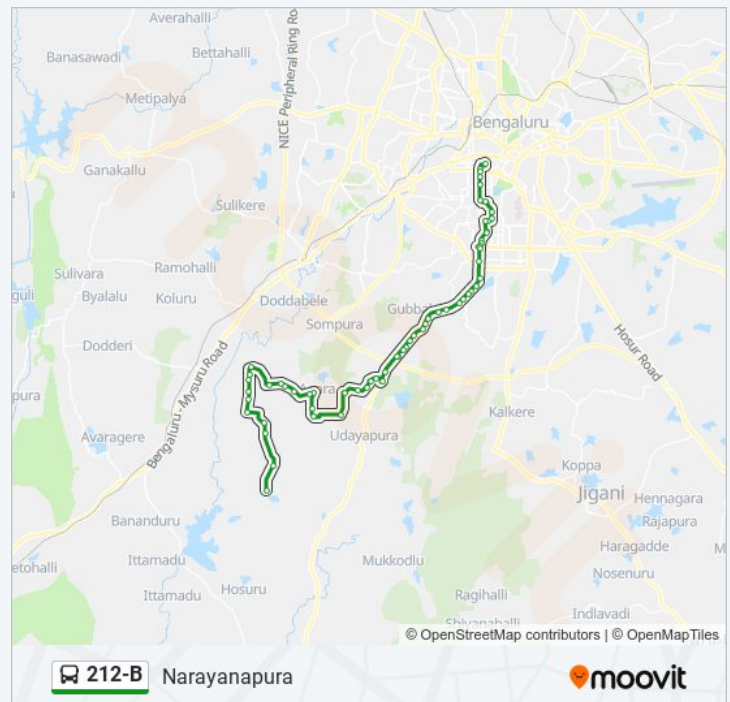

Sunday	05:50 - 19:30
Monday	05:50 - 19:30
Tuesday	05:50 - 19:30
Wednesday	05:50 - 19:30
Thursday	05:50 - 19:30
Friday	05:50 - 19:30
Saturday	05:50 - 19:30

212-B bus Info

Direction: Narayanapura

Stops: 62

Trip Duration: 75 min

Line Summary:

Doddakallasandra

Gubbalala

Raghuvanahalli Cross

Vajarahalli Metro Station

Bayyanapalya

Thalagattapura Metro Station