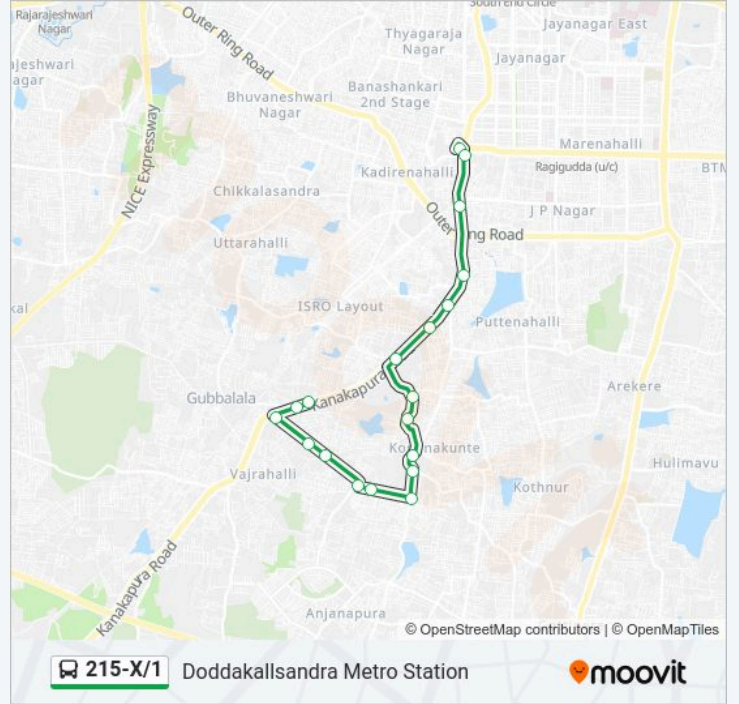

215-X/1 bus Info**Direction:** Banashankari Bus Station**Stops:** 20**Trip Duration:** 20 min**Line Summary:**

Direction: Doddakallasandra Metro Station

19 stops

[VIEW LINE SCHEDULE](#)

- Banashankari Bus Station
- Banashankari Bus Station
- Sarakki
- Jaraganahalli
- Yelachenahalli
- Yelachenahalli Metro Station
- Konanakunte Cross (Kanakapura Road)
- Konanakunte
- Sowdamini Kalyana Mantapa
- Hari Nagara Cross
- Glass Factory Avalahalli
- Avalahalli Tippu Circle
- Avalahalli B.D.A.Layout
- Avalahalli B.D.A.Layout Cross
- Narayanagara Cross Thippasandra
- Narayanagara 19th Cross Thippasandra
- Avalahalli B.D.A.Cross Kanakapura Road
- Gubbalala

215-X/1 bus Time Schedule

Doddakallasandra Metro Station Route Timetable:

Sunday	17:20
Monday	17:20
Tuesday	17:20
Wednesday	17:20
Thursday	17:20
Friday	17:20
Saturday	17:20

215-X/1 bus Info

Direction: Doddakallasandra Metro Station

Stops: 19

Trip Duration: 26 min

Line Summary:

Doddakalsandra Metro Station

215-X/1 bus time schedules and route maps are available in an offline PDF at moovitapp.com. Use the Moovit App to see live bus times, train schedule or subway schedule, and step-by-step directions for all public transit in Bengaluru.