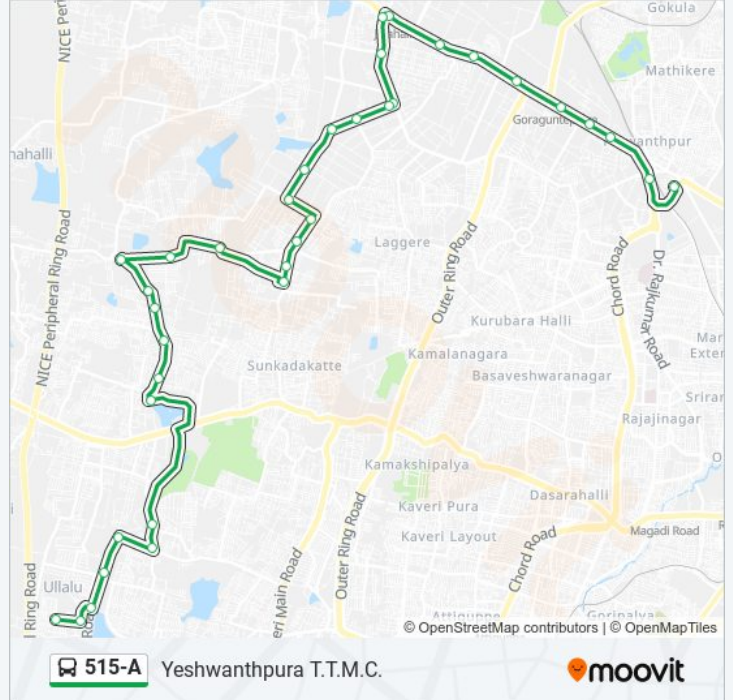

515-A bus Info

Direction: Yeshwanthpura T.T.M.C.

Stops: 36

Trip Duration: 54 min

Line Summary:

Kalikanagara Shiva Temple

Balajinagara

Hegganahalli

M.E.I.Factory

R.M.C.Yard (Yashwanthapura New Railway Station)

Govardhan Talkies

Yeshwanthapura Bus Station

515-A bus time schedules and route maps are available in an offline PDF at moovitapp.com. Use the [Moovit App](#) to see live bus times, train schedule or subway schedule, and step-by-step directions for all public transit in Bengaluru.