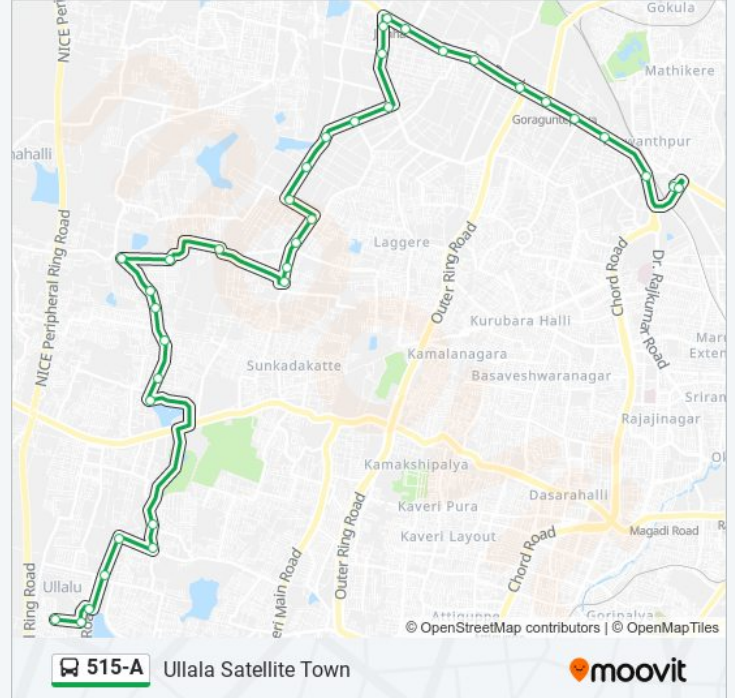

515-A bus Info

Direction: Ullala Satellite Town

Stops: 37

Trip Duration: 56 min

Line Summary:

Hagganahalli

Balajinagara

Kalikanagara Shiva Temple

Andhrahalli

Vidyamanyanagara

Acharya College

Syndicate Bank Layout

Venkateshwara Layout

Herohalli Sunkadakatte

Gidadakonenahalli Cross

Muddayanapalya Junction

K.L.E.Society College Cross

K.L.E.Society College

Upkar Layout Circle

Ullalu Satellite Town Cross

Ullala Satelite Town

Direction: Yeshwanthpura T.T.M.C.

36 stops

[VIEW LINE SCHEDULE](#)

515-A bus Info

Direction: Yeshwanthpura T.T.M.C.

Stops: 36

Trip Duration: 54 min

Line Summary:

Kalikanagara Shiva Temple

Balajinagara

Hegganahalli