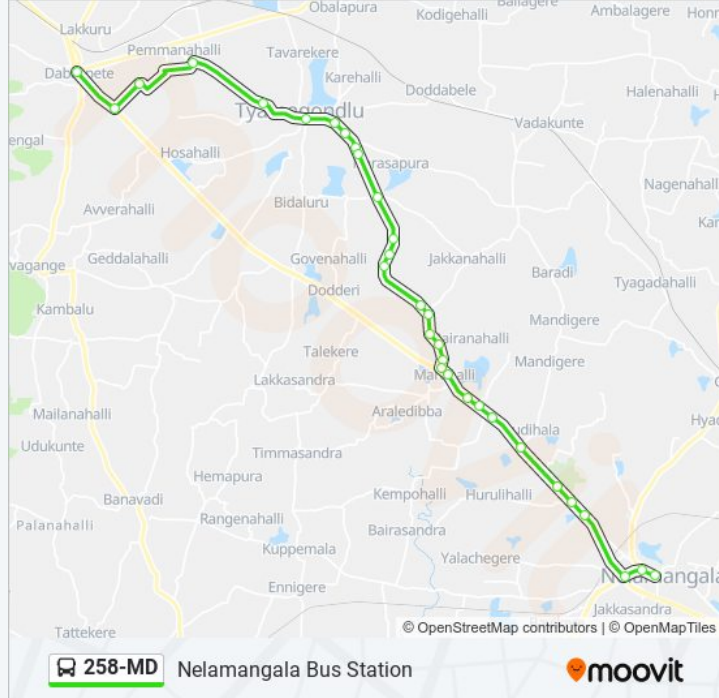

 258-MD

Dabaspete

[Get The App](#)

The 258-MD bus line (Dabaspete) has 2 routes. For regular weekdays, their operation hours are:

(1) Dabaspete: 05:00 - 14:15(2) Nelamangala Bus Station: 06:15 - 20:30

Use the Moovit App to find the closest 258-MD bus station near you and find out when is the next 258-MD bus arriving.

Nelamangala Hunasemara

Nelamangala Bus Stand

258-MD bus time schedules and route maps are available in an offline PDF at [moovitapp.com](https://moovitapp.com). Use the [Moovit App](#) to see live bus times, train schedule or subway schedule, and step-by-step directions for all public transit in Bengaluru.