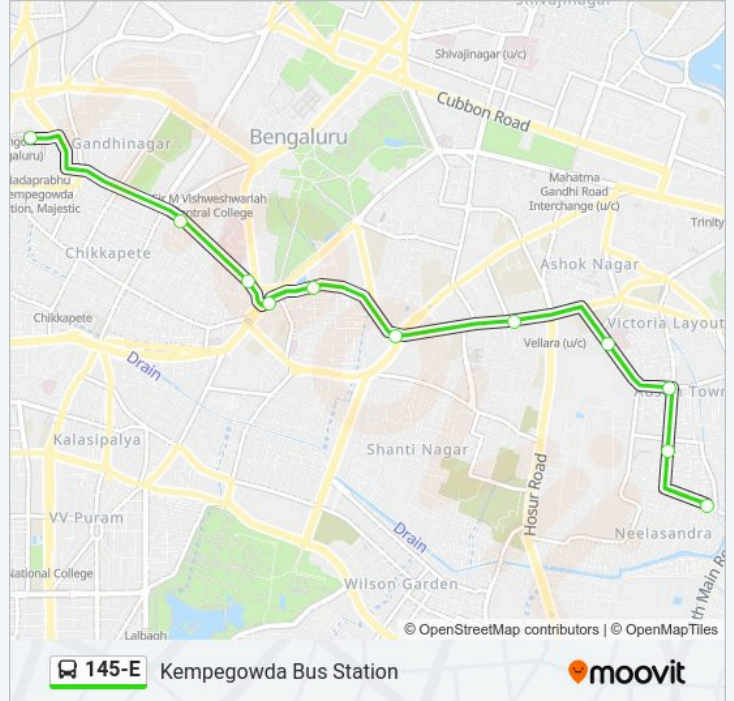

145-E

Kempegowda Bus Station

Get The App

The 145-E bus line (Kempegowda Bus Station) has 2 routes. For regular weekdays, their operation hours are:

(1) Kempegowda Bus Station: 07:50 - 16:35(2) Neelasandra Rose Garden: 08:35 - 15:25

Use the Moovit App to find the closest 145-E bus station near you and find out when is the next 145-E bus arriving.

Direction: Kempegowda Bus Station

11 stops

[VIEW LINE SCHEDULE](#)

Neelasandra Rose Garden

Mysore Bank

Kempegowda Bus Station

145-E bus Time Schedule

Kempegowda Bus Station Route Timetable:

Sunday	07:50 - 16:35
Monday	07:50 - 16:35
Tuesday	07:50 - 16:35
Wednesday	07:50 - 16:35
Thursday	07:50 - 16:35
Friday	07:50 - 16:35
Saturday	07:50 - 16:35

145-E bus Info

Direction: Kempegowda Bus Station

Stops: 11

Trip Duration: 18 min

Line Summary:

Direction: Neelasandara Rose Garden

15 stops

[VIEW LINE SCHEDULE](#)