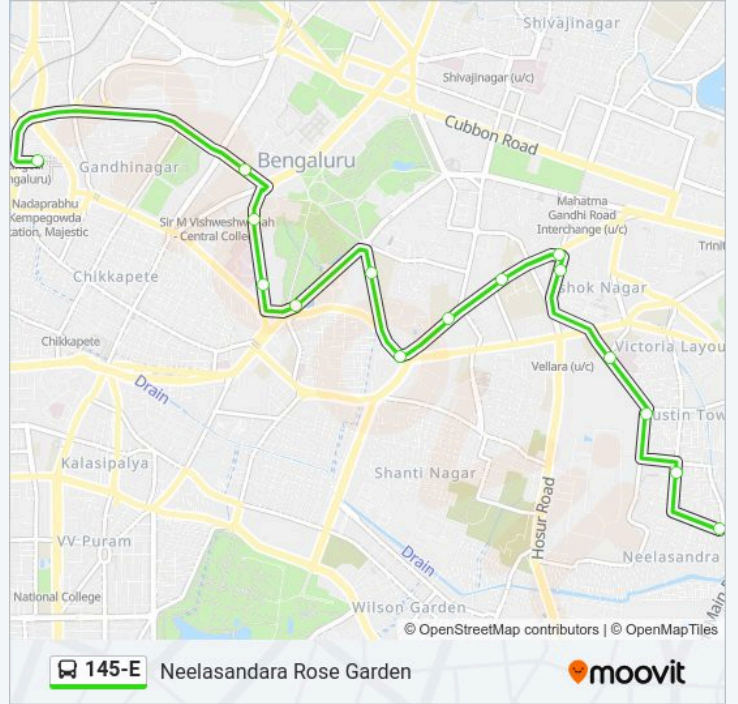

145-E

Kempegowda Bus Station

Get The App

The 145-E bus line (Kempegowda Bus Station) has 2 routes. For regular weekdays, their operation hours are:

(1) Kempegowda Bus Station: 07:50 - 16:35(2) Neelasandra Rose Garden: 08:35 - 15:25

145-E bus Info

Direction: Kempegowda Bus Station

Stops: 11

Trip Duration: 18 min

Line Summary:

Direction: Neelasandara Rose Garden

15 stops

[VIEW LINE SCHEDULE](#)

145-E bus Time Schedule

Neelasandara Rose Garden Route Timetable:

Sunday	08:35 - 15:25
Monday	08:35 - 15:25
Tuesday	08:35 - 15:25
Wednesday	08:35 - 15:25
Thursday	08:35 - 15:25
Friday	08:35 - 15:25
Saturday	08:35 - 15:25

145-E bus Info

Direction: Neelasandara Rose Garden

Stops: 15

Trip Duration: 20 min

Line Summary:

145-E bus time schedules and route maps are available in an offline PDF at moovitapp.com. Use the Moovit App to see live bus times, train schedule or subway schedule, and step-by-step directions for all public transit in Bengaluru.