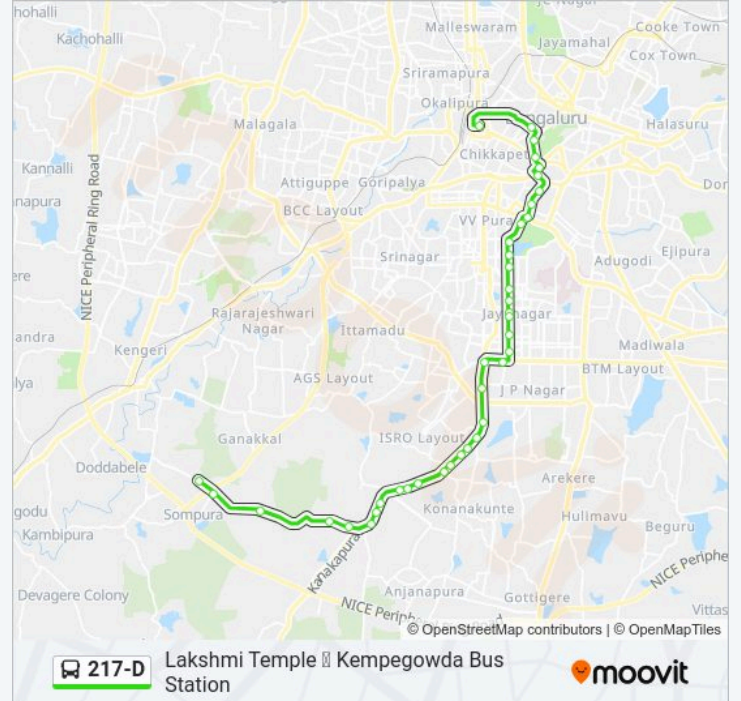

Jayanagara Metro Station / Rose Garden

8th Block Jayanagara

Jayanagara 40th Cross

Sangam Circle

Banashankari Bus Station

Sarakki

Jaraganahalli

Yelachenahalli

Yelachenahalli Metro Station

Metro Whole Sale (Kanakapura Road)

Konanakunte Cross (Kanakapura Road)

Konanakunte Cross Metro Station

Doddakallasandra

Doddakallsandra Metro Station

Gubbalala

Raghuvanahalli Cross

Vajarahalli Metro Station

Bayyanapalya

Balaji Layout

Ganigarapalya

Chikkegowdanapalya

Gattigerepalya

Lakshmi Temple

217-D bus time schedules and route maps are available in an offline PDF at moovitapp.com. Use the Moovit App to see live bus times, train schedule or subway schedule, and step-by-step directions for all public transit in Bengaluru.

© 2024 Moovit - All Rights Reserved