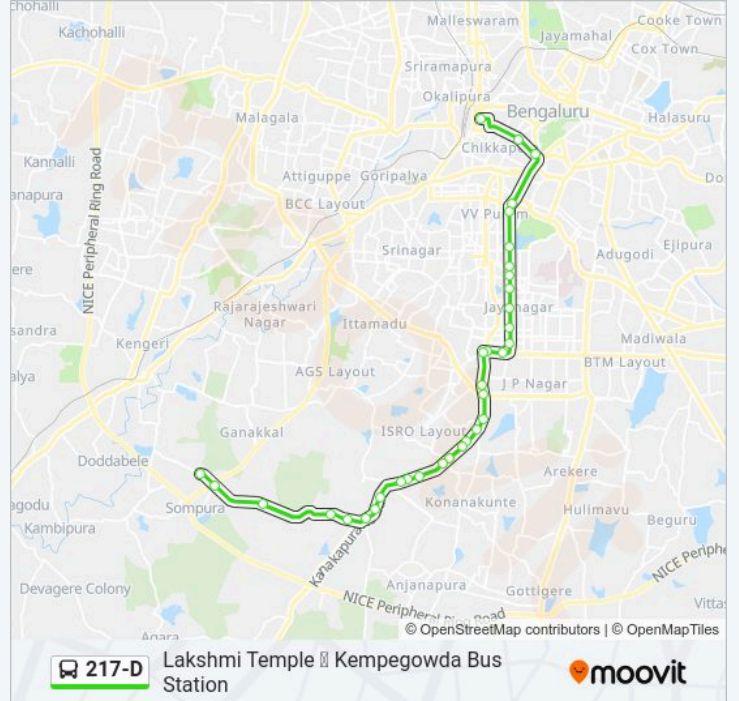

217-D bus Time Schedule

Kempegowda Bus Station Route Timetable:

Sunday	07:35 - 17:50
Monday	07:35 - 17:50
Tuesday	07:35 - 17:50
Wednesday	07:35 - 17:50
Thursday	07:35 - 17:50
Friday	07:35 - 17:50
Saturday	07:35 - 17:50

217-D bus Info**Direction:** Kempegowda Bus Station**Stops:** 34**Trip Duration:** 49 min**Line Summary:**

Sangam Circle

Jayanagara 40th Cross

8th Block Jayanagara

Jayanagara Metro Station

Nanda Talkies

South End Circle

Vijaya College

R.V.Teachers College

Minerva Circle

Minerva Circle

St.Marthas Hospital Corporation

Mysore Bank

Kempegowda Bus Station

Direction: Lakshmi Temple

39 stops

[VIEW LINE SCHEDULE](#)

Kempegowda Bus Station

Maharani College

K.R.Circle

St Marthas Hospital Corporation

Corporation

Corporation