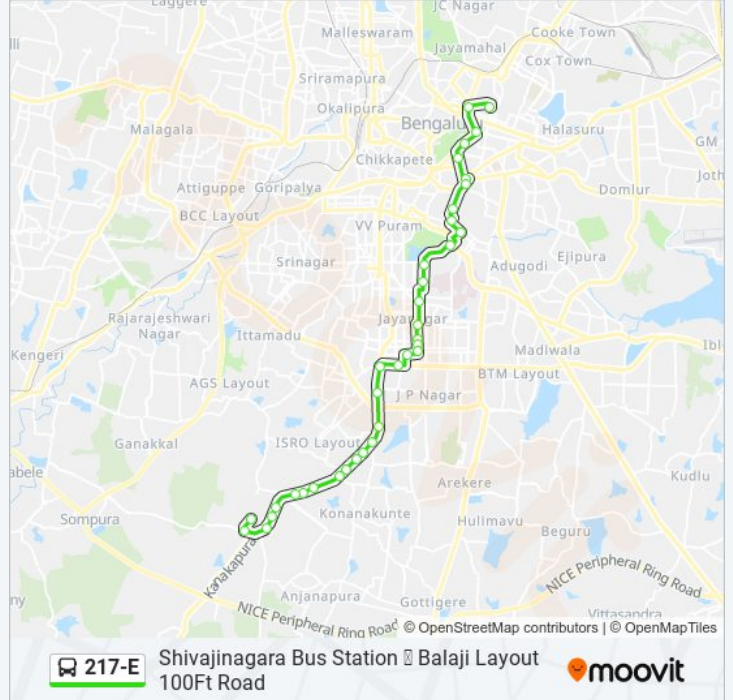

## 217-E bus Info

**Direction:** Balaji Layout 100ft Road

**Stops:** 36

**Trip Duration:** 47 min

**Line Summary:**

Sarakki

Jaraganahalli

Yelachenahalli

Yelachenahalli Metro Station

Metro Whole Sale (Kanakapura Road)

Konanakunte Cross (Kanakapura Road)

Konanakunte Cross Metro Station

Doddakallasandra

Doddakallsandra Metro Station

Gubbalala

Raghuvanahalli Cross

Vajarahalli Metro Station

Bayyanapalya

Balaji Layout

Balaji Layout 100ft Road

**Direction: Shivajinagara Bus Station**

42 stops

[VIEW LINE SCHEDULE](#)

Balaji Layout 100ft Road