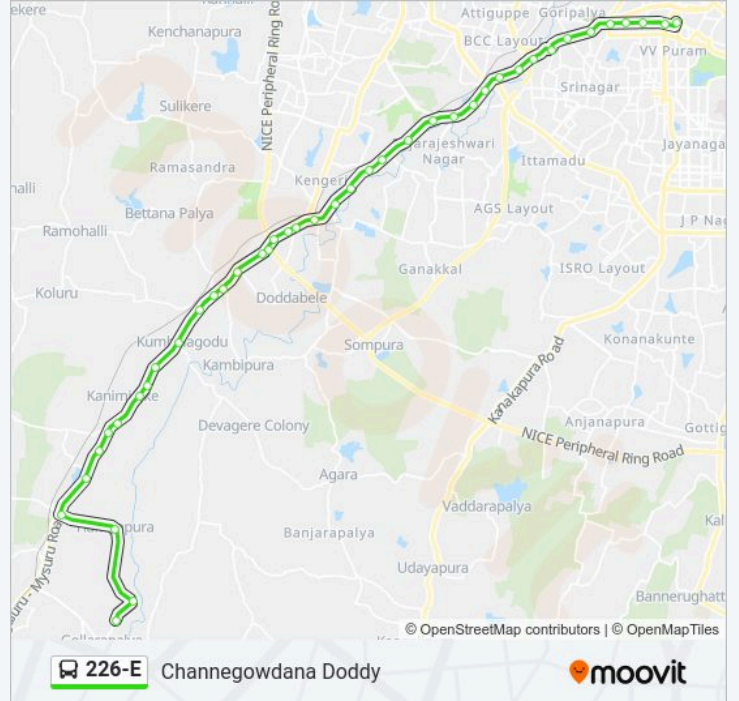

 226-E

Channegowdana Doddy

[Get The App](#)

The 226-E bus line Channegowdana Doddy has one route. For regular weekdays, their operation hours are:

(1) Channegowdana Doddy: 05:50

Use the Moovit App to find the closest 226-E bus station near you and find out when is the next 226-E bus arriving.

Ramohalli Cross

Kumbalagodu

Pepsi Gate

Swami Narayana Gurukula

Kanminake

Kanminake Colony

Hejjala Cross

Dalai Lama College

Sheshagirihalli

Manchanayakanahalli Gate

Hampapura

Talaguppe

Channegowdana Doddy

226-E bus time schedules and route maps are available in an offline PDF at [moovitapp.com](https://moovitapp.com). Use the Moovit App to see live bus times, train schedule or subway schedule, and step-by-step directions for all public transit in Bengaluru.