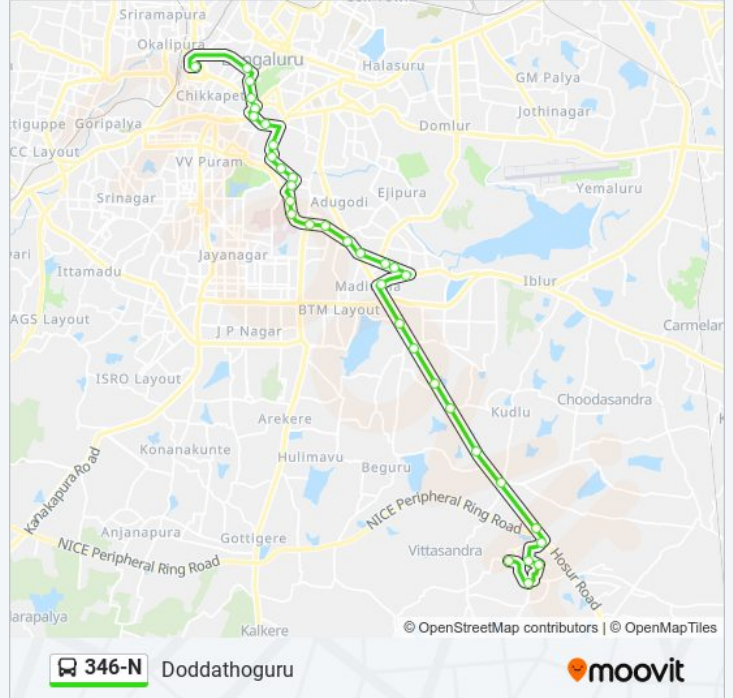

Roopena Agrahara

Bommanahalli

Garvebhavi Palya

Kudlu Gate

Singasandra

Hosa Road

Electronic City P.E.S.I.T College

Konappana Agarhara

Crown Plaza

Infosys Parking Lot

B.H.E.L. (Towards Electronic City Wipro Gate)

Doddathoguru

Direction: Kempegowda Bus Station

31 stops

[VIEW LINE SCHEDULE](#)

Doddathoguru

Velankani Drive

Konappana Agarhara

Electronic City P.E.S.I.T College

Hosa Road Junction

Hosa Road

Singasandra

Kudlu Gate

Garvebhavi Palya

Bommanahalli

Bommanahalli

Roopena Agrahara

Madiwala

Ayyappaswamy Temple Madiwala

St Johns Hospital

Hosur Road Junction

Muneshwara Temple

346-N bus Time Schedule

Kempegowda Bus Station Route Timetable:

Sunday	08:00 - 14:40
Monday	08:00 - 14:40
Tuesday	08:00 - 14:40
Wednesday	08:00 - 14:40
Thursday	08:00 - 14:40
Friday	08:00 - 14:40
Saturday	08:00 - 14:40

346-N bus Info

Direction: Kempegowda Bus Station

Stops: 31

Trip Duration: 45 min

Line Summary: