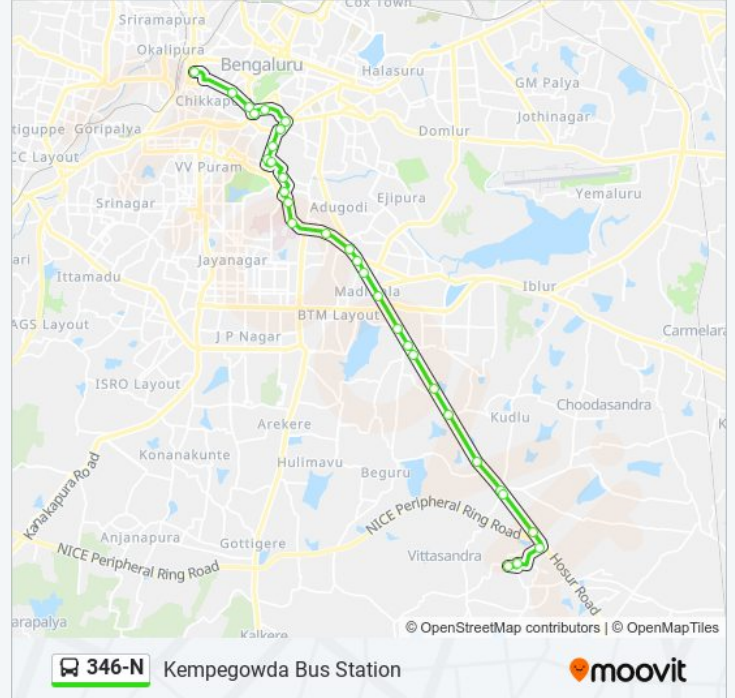

Nimhans Hospital

Lakkasandra

Wilson Garden 10th Cross

Wilson Garden Police Station

Shanthinagara Bus Station

Shanthinagara

K.H.Road

Walker Langford Road

Richmond Circle

Pallavi Talkies

Corporation

St.Marthas Hospital Corporation

Mysore Bank

Kempegowda Bus Station

346-N bus time schedules and route maps are available in an offline PDF at moovitapp.com. Use the [Moovit App](#) to see live bus times, train schedule or subway schedule, and step-by-step directions for all public transit in Bengaluru.

[About Moovit](#) • [MaaS Solutions](#) • [Supported Countries](#) • [Mooviter Community](#)

© 2024 Moovit - All Rights Reserved

Check Live Arrival Times