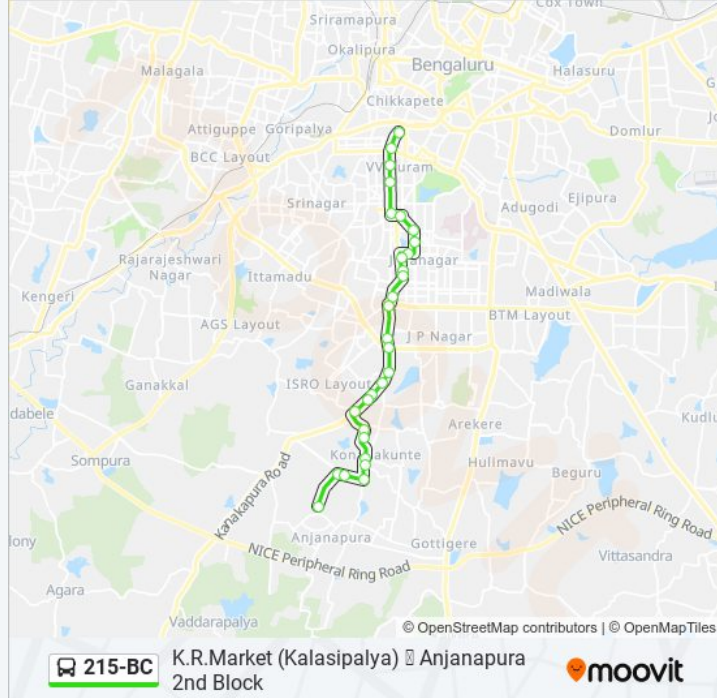

215-BC bus Info

Direction: K.R.Market (Kalasipalya)

Stops: 29

Trip Duration: 39 min

Line Summary:

Deepak Nursing Home

Yedyur

6th Block Jayanagara

Nanda Talkies

South End Circle

Krishna Rao Park

Basavanagudi Police Station

National College

Mahila Seva Samaja

Makkala Koota / Mahila Seva Samaja

K.R.Market (Kalasipalya)