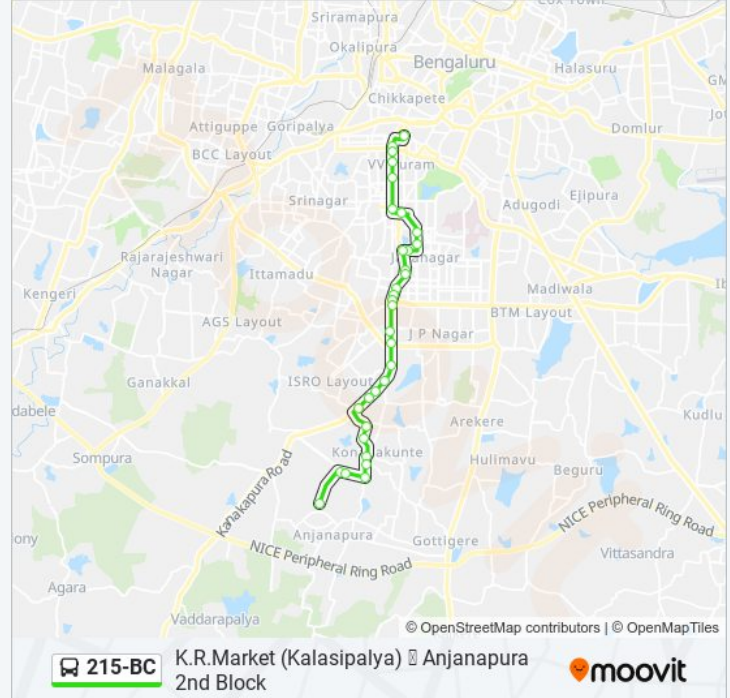

Yelachenahalli Metro Station

Metro Whole Sale (Kanakapura Road)

Konanakunte Cross (Kanakapura Road)

Konanakunte

Sowdamini Kalyana Mantapa

Hari Nagara Cross

Glass Factory Avalahalli

Avalahalli Tippu Circle

Avalahalli B.D.A.Layout

Avalahalli B.D.A.Layout Cross

Anjanapura 2nd Block

Direction: K.R.Market (Kalasipalya)

29 stops

[VIEW LINE SCHEDULE](#)

Anjanapura 2nd Block

Avalahalli B.D.A.Layout Cross

Avalahalli B.D.A.Layout

Avalahalli Tippu Circle

Glass Factory Avalahalli

Hari Nagara Cross

Sowdamini Kalyana Mantapa

Konanakunte

Konanakunte Cross (Kanakapura Road)

Metro Whole Sale (Kanakapura Road)

Yelachenahalli Metro Station

Yelachenahalli

Jaraganahalli

J.P.Nagara Metro Station

Sarakki

Banashankari Bus Station

Hunasemara

Deepak Nursing Home

215-BC bus Time Schedule

K.R.Market (Kalasipalya) Route Timetable:

Sunday	08:25 - 19:15
Monday	08:25 - 19:15
Tuesday	08:25 - 19:15
Wednesday	08:25 - 19:15
Thursday	08:25 - 19:15
Friday	08:25 - 19:15
Saturday	08:25 - 19:15

215-BC bus Info

Direction: K.R.Market (Kalasipalya)

Stops: 29

Trip Duration: 39 min

Line Summary: