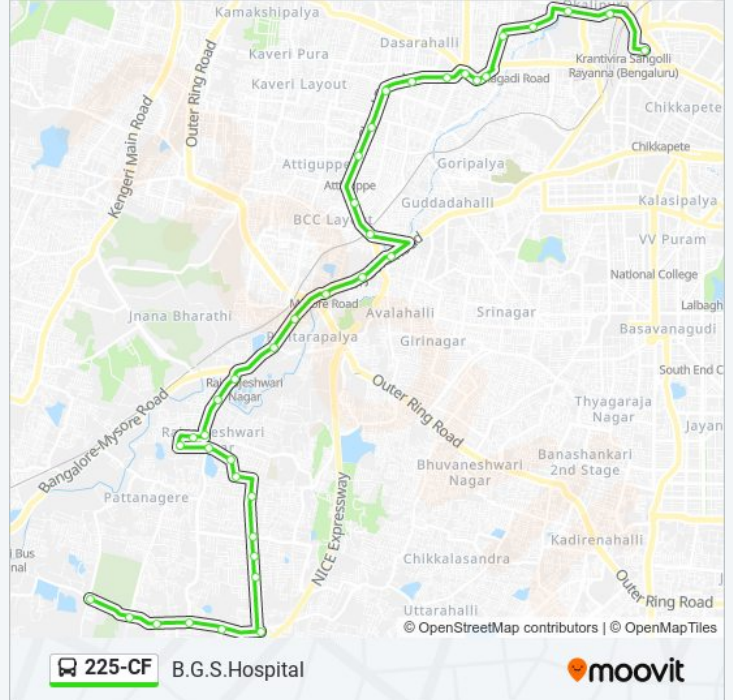

Rajarajeshwari School
Rajarajeshwari School
Rajarajeshwari Temple
Pattanagere Jayanna Circle
Nimishamba Temple
Ideal Homes
B.E.M.L.Complex
Double Road B.E.M.L.Layout
Rajarajeshwari Nagar Police Station
Kuvempu Circle
Channasandra
Channasandra Colony
Indo American Hybrid Farm
Srinivasapura
Omkar Hills
B.G.S.Hospital

Direction: Kempegowda Bus Station

37 stops

[VIEW LINE SCHEDULE](#)

B.G.S.Hospital
Omkar Hills
Srinivasapura
Indo American Hybrid Farm
Channasandra Colony
Channasandra
Kuvempu Circle
Rajarajeshwari Nagar Police Station
Double Road B.E.M.L.Layout
B.E.M.L.Complex
Ideal Homes
Nimishamba Temple
Pattanagere Jayanna Circle

225-CF bus Time Schedule

Kempegowda Bus Station Route Timetable:

Sunday	10:20
Monday	10:20
Tuesday	10:20
Wednesday	10:20
Thursday	10:20
Friday	10:20
Saturday	10:20

225-CF bus Info

Direction: Kempegowda Bus Station

Stops: 37

Trip Duration: 45 min

Line Summary: