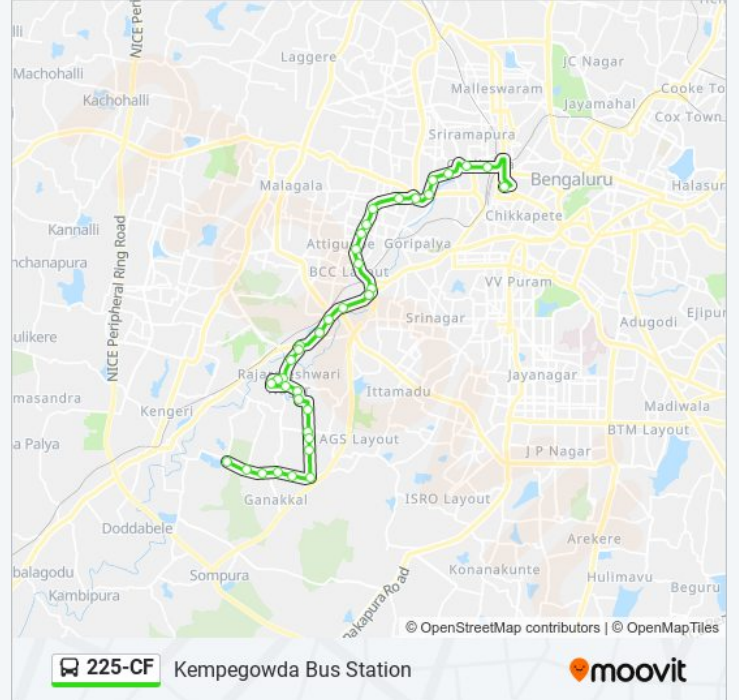

Rajarajeshwari Temple

Rajarajeshwari School

Rajarajeshwari School

Petrol Bunk Rajarajeshwari Nagara

Rajarajeshwarinagara Gate

Rajarajeshwari Nagara Gate

B.W.S.S.B.Quarters Nayandahalli

Nayandahalli

Mysore Road Metro Station

B.H.E.L.

Deepanjalinagara

Attiguppe

Attiguppe / Bunts Sangha

Vijayanagara Bus Station

Maruthi Mandira

Vijayanagara

Manu Vana Vijayanagara

Magadi Road Toll Gate

Prasanna Theatre

6th Block Rajajinagara

Gopalapura

Sujatha Talkies

Okalipura

Kempegowda Bus Station

225-CF bus time schedules and route maps are available in an offline PDF at moovitapp.com. Use the Moovit App to see live bus times, train schedule or subway schedule, and step-by-step directions for all public transit in Bengaluru.

© 2024 Moovit - All Rights Reserved