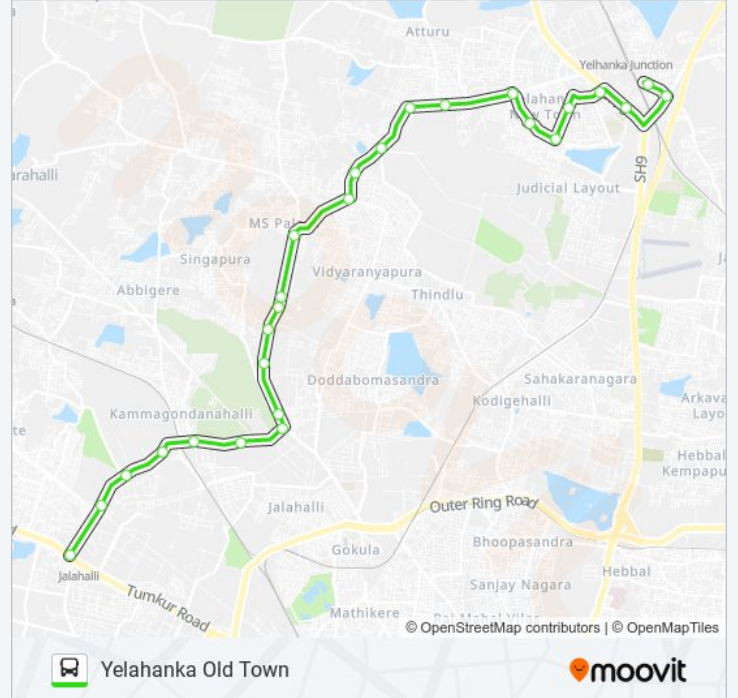

Mother Dairy Cross Yelahanka

Yelahanka Satellite Town

Chikka Bommasandra Cross

Sharavathi Hotel

Seshadripuram College Yelahanka

Yelahanka N.E.S.Office

Yelahanka Santhe Circle

Yelahanka Old Town

MF-401AA bus time schedules and route maps are available in an offline PDF at moovitapp.com. Use the [Moovit App](#) to see live bus times, train schedule or subway schedule, and step-by-step directions for all public transit in Bengaluru.

[About Moovit](#) • [MaaS Solutions](#) • [Supported Countries](#) • [Mooviter Community](#)

© 2024 Moovit - All Rights Reserved

Check Live Arrival Times