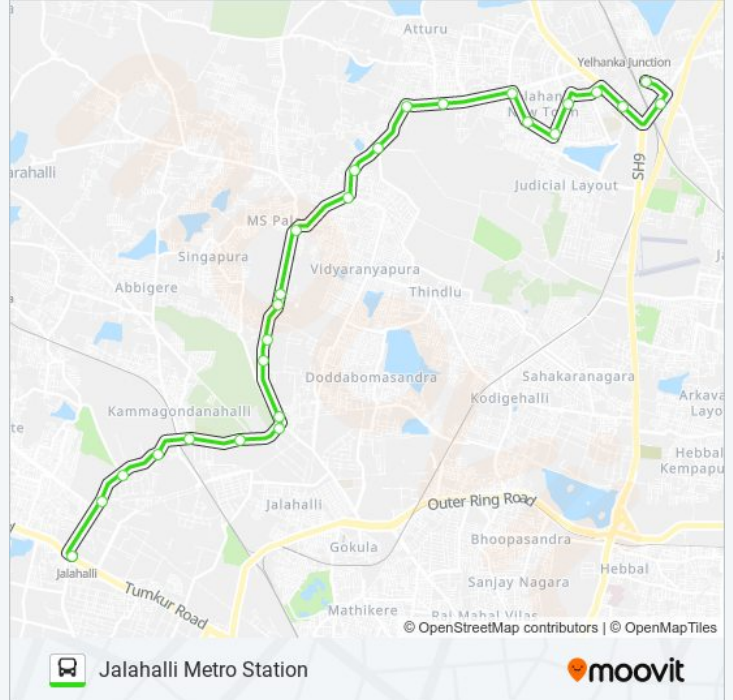

 MF-401AA

Jalahalli Metro Station

Get The App

The MF-401AA bus line (Jalahalli Metro Station) has 2 routes. For regular weekdays, their operation hours are:

(1) Jalahalli Metro Station: 07:45 - 19:00(2) Yelahanka Old Town: 06:50 - 20:05

Use the Moovit App to find the closest MF-401AA bus station near you and find out when is the next MF-401AA bus arriving.

Direction: Jalahalli Metro Station

26 stops

[VIEW LINE SCHEDULE](#)

Yelahanka Old Town
Yelahanka Santhe Circle
Yelahanka N.E.S.Office
Seshadripuram College Yelahanka
Sharavathi Hotel
Chikka Bommasandra Cross
Yelahanka Satellite Town
Mother Dairy Cross Yelahanka
Atturu Layout
Thirumala Dhaba
Bettahalli Layout
Chikkabettahalli
Jally Machine - Yelahanka Road
M.S.Palya
Jalahalli East Area 7th Camp
S.B.I.Bank
Jalahalli East
Kendriya Vidyalaya Jalahalli East
Gangamma Circle
Y's Men International Peenya
Gangamma Circle - Fathima Church

MF-401AA bus Info**Direction:** Jalahalli Metro Station**Stops:** 26**Trip Duration:** 38 min**Line Summary:**

- Kammagondanahalli Bridge
- I.A.F.Jalahalli
- Shettyhalli Cross
- Ayyapa Temple Jalahalli Cross
- Jalahalli Cross

MF-401AA bus Info

Direction: Yelahanka Old Town
Stops: 26
Trip Duration: 40 min
Line Summary:

Mother Dairy Cross Yelahanka

Yelahanka Satellite Town

Chikka Bommasandra Cross

Sharavathi Hotel

Seshadripuram College Yelahanka