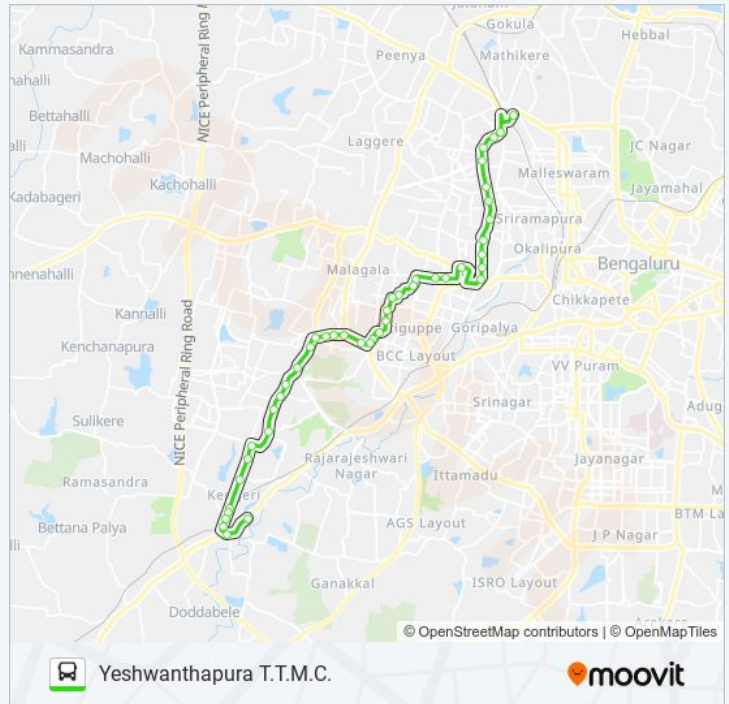

Industrial Area Rajajinagara

Dhobi Ghat Rajajinagara

E.S.I.Hospital Rajajinagara

MF-401KB bus Info

Direction: Yeshwanthapura T.T.M.C.

Stops: 44

Trip Duration: 48 min

Line Summary:

Manjunatha Nagara

Rajajinagara Metro Station

1st Block Rajajinagara

Mahalakshmi Layout Entrance

Iskcon Temple

Government Soap Factory

Yeshwanthapura Bus Station

MF-401KB bus time schedules and route maps are available in an offline PDF at moovitapp.com. Use the [Moovit App](#) to see live bus times, train schedule or subway schedule, and step-by-step directions for all public transit in Bengaluru.