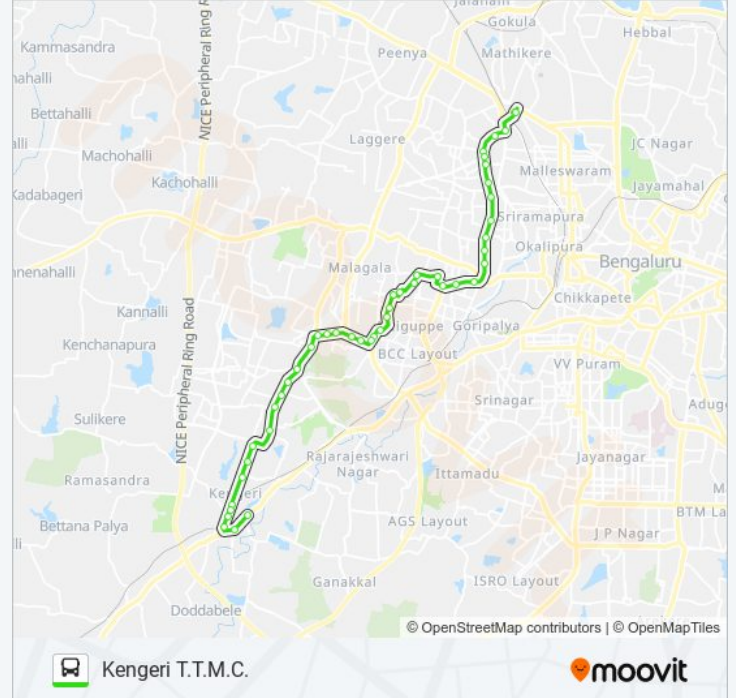

Kengeri Police Station

Kengeri Bus Station

Direction: Yeshwanthapura T.T.M.C.

44 stops

[VIEW LINE SCHEDULE](#)

Kengeri Bus Station

Kengeri Police Station

Kengeri Ganesha Temple