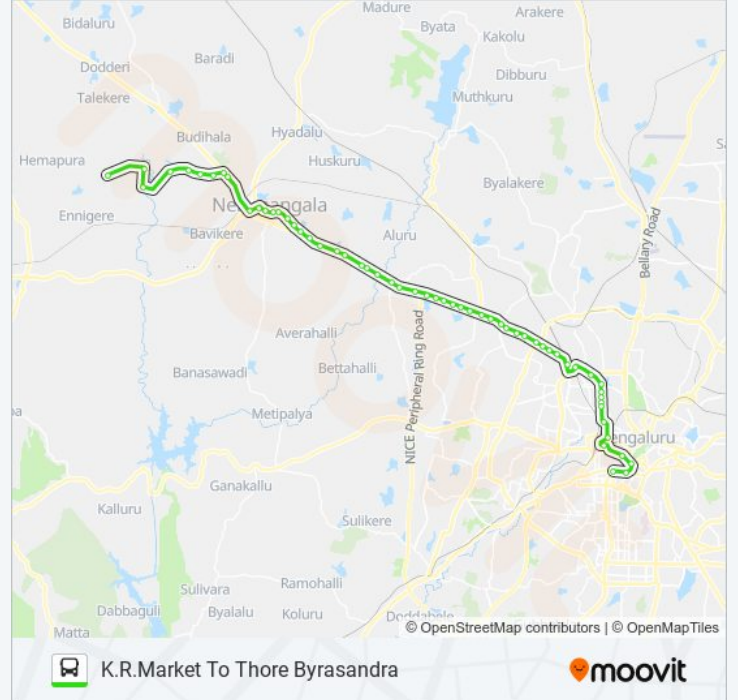

Peenya

Jalahalli Cross

Jalahalli Cross

T Dasarahalli

8th Mile Dasarahalli

Nagasandra Metro Station

Widia Factory

Marison Factory

Chikkabidarakallu

Jindal

Anchepalya

Madavara Nice Road Junction (B.I.E.C)

T.C.I.

Madanayakanahalli

Makali - Tumkur Road

Adakimaranahalli Bridge

Adakamaranahalli

Ravuthanahalli Cross

Dasanapura

Devannanapalya

Arishinakunte

Vishwa Shanti Ashrama

Binnamangala

Nursery Nelamangala

Weavers Colony Nelamangala

T.B Nelamangala

Anjaneya Temple Nelamangala

Nelamangala Bus Stand

Nelamangala Hunasemara

Tumkur Road Junction

Nelamangala Jass Toll

K.B.D.Factory

Veeraraghavana Palya