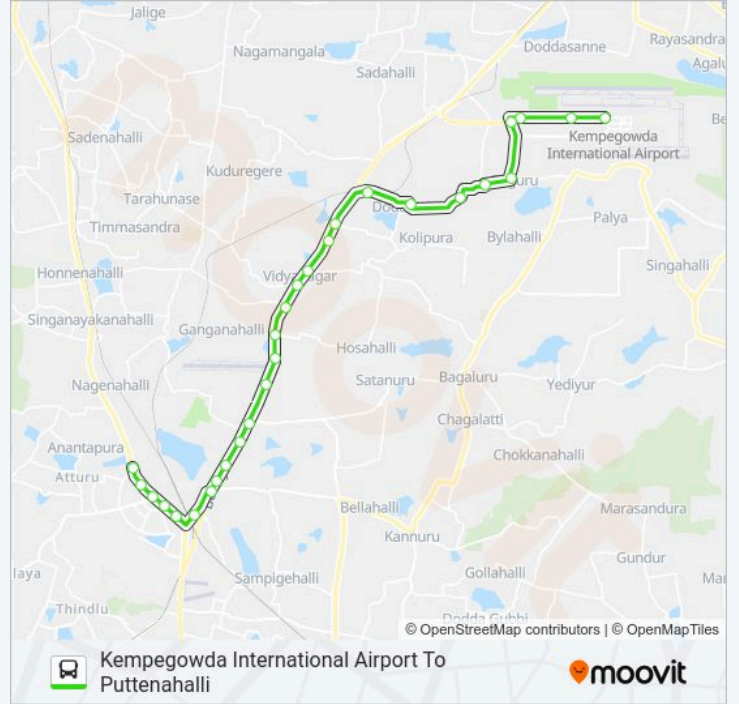

281-AP PTH-KIAS bus Info

Direction: Puttenahalli

Stops: 28

Trip Duration: 48 min

Line Summary:

Kendriya Vihara Venkata

Kogilu Cross

Yelahanka Santhe Circle

Yelahanka N.E.S.Office

Sheshadripuram College Yelahanka

Escorts

Rail Wheel Factory

Puttenahalli

281-AP PTH-KIAS bus time schedules and route maps are available in an offline PDF at moovitapp.com. Use the Moovit App to see live bus times, train schedule or subway schedule, and step-by-step directions for all public transit in Bengaluru.