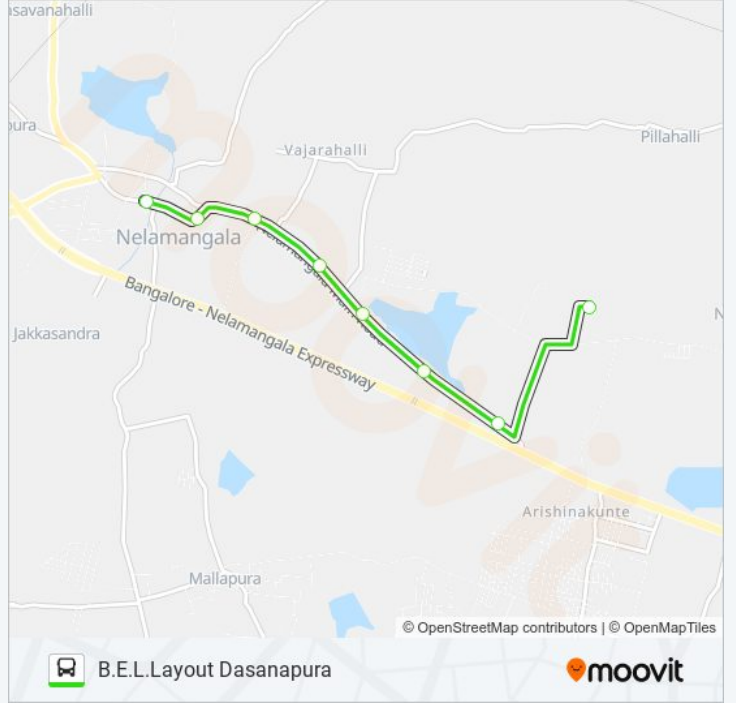

Use the Moovit App to find the closest 258-CB NMG-BEL LT bus station near you and find out when is the next 258-CB NMG-BEL LT bus arriving.

Direction: B.E.L.Layout Dasanapura

8 stops

[VIEW LINE SCHEDULE](#)

Nelamangala Bus Stand

Anjaneya Temple Nelamangala

T.B Nelamangala

Weavers Colony Nelamangala

Nursery Nelamangala

Binnamangala

Vishwa Shanti Ashrama

B.E.L.Layout Dasanapura

258-CB NMG-BEL LT bus Time Schedule

B.E.L.Layout Dasanapura Route Timetable:

Sunday	08:45 - 15:45
Monday	08:45 - 15:45
Tuesday	08:45 - 15:45
Wednesday	08:45 - 15:45
Thursday	08:45 - 15:45
Friday	08:45 - 15:45
Saturday	08:45 - 15:45

258-CB NMG-BEL LT bus Info**Direction:** B.E.L.Layout Dasanapura**Stops:** 8**Trip Duration:** 12 min**Line Summary:**

258-CB NMG-BEL LT bus time schedules and route maps are available in an offline PDF at moovitapp.com. Use the Moovit App to see live bus times, train schedule or subway schedule, and step-by-step directions for all public transit in Bengaluru.